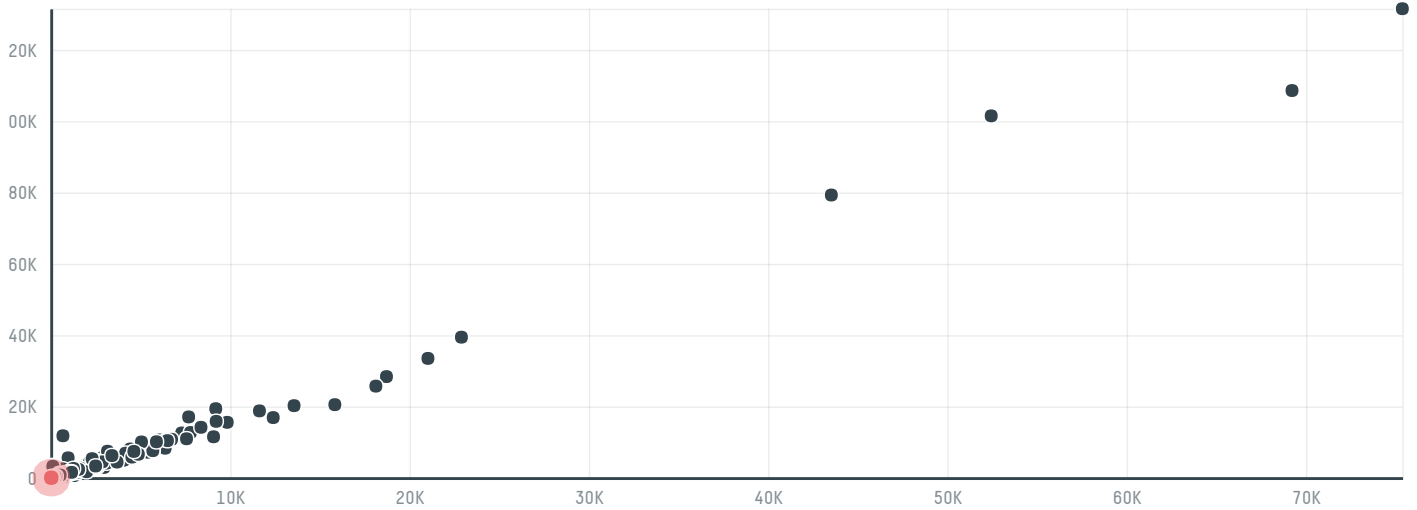

COMPARING COMPANIES IMPORTING COFFEE FROM BRAZIL IN 2017

Trase is a partnership between

In collaboration with

and many other organizations and individuals.

Donors

[Terms of Use](#) · [Privacy policy](#) · [Cookie policy](#) · [Contact us](#)