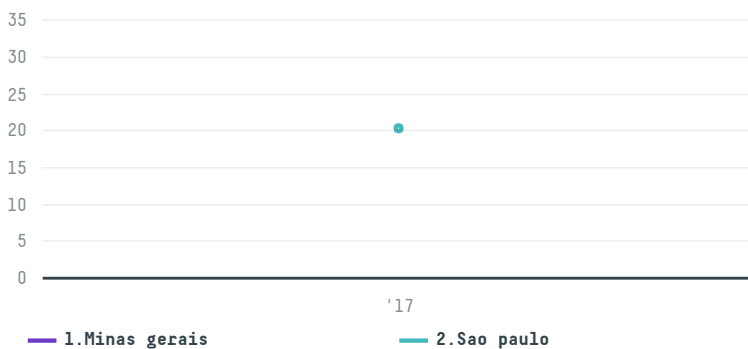

TOP DESTINATION COUNTRIES OF COFFEE IMPORTED BY VOLCAFE LTD S-29949-A 1.000 SACAS: