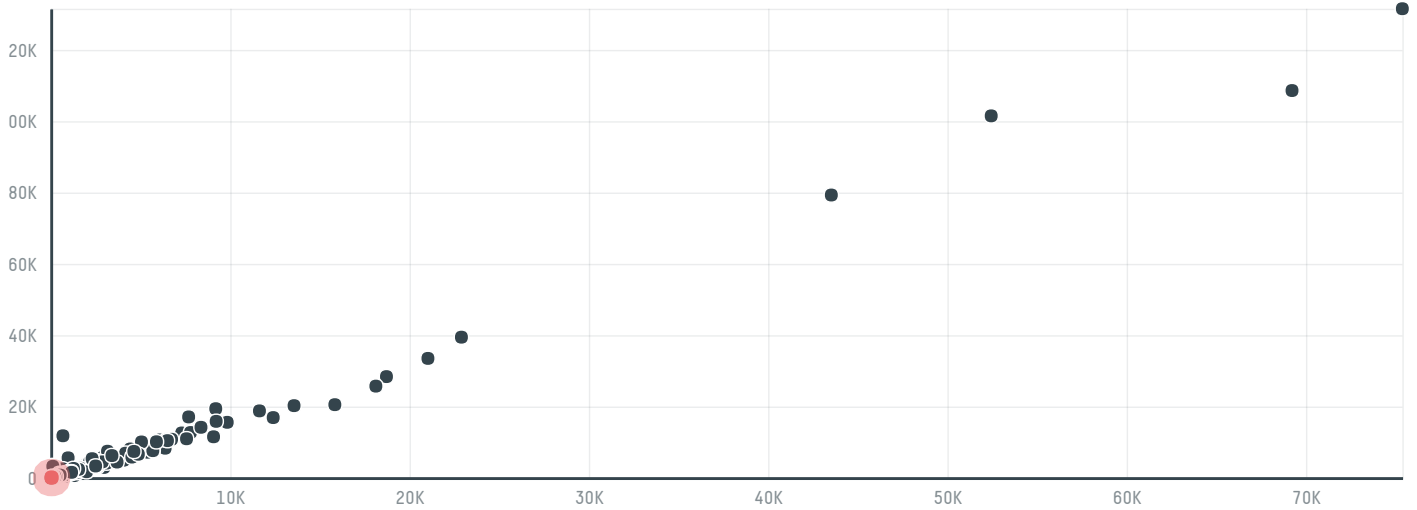

trase

Mc agri alliance ltd s 30583 a 1290 sacas

ACTIVITY COMMODITY COUNTRY YEAR
Importer **Coffee** **Brazil** **2017**

Mc agri alliance ltd s 30583 a 1290 sacas was the 814th largest importer of coffee from BRAZIL in 2017, accounting for 77 tons. As an importer, Mc agri alliance ltd s 30583 a 1290 sacas sources from 1 municipalities, or 0% of the coffee production municipalities. The main destination of the coffee imported by Mc agri alliance ltd s 30583 a 1290 sacas is Japan, accounting for 100% of the total.

TOP DESTINATION COUNTRIES OF COFFEE IMPORTED BY MC AGRI ALLIANCE LTD S 30583 A 1290 SACAS:

COMPARING COMPANIES IMPORTING COFFEE FROM BRAZIL IN 2017

Trase is a partnership between

In collaboration with

and many other organizations and individuals.