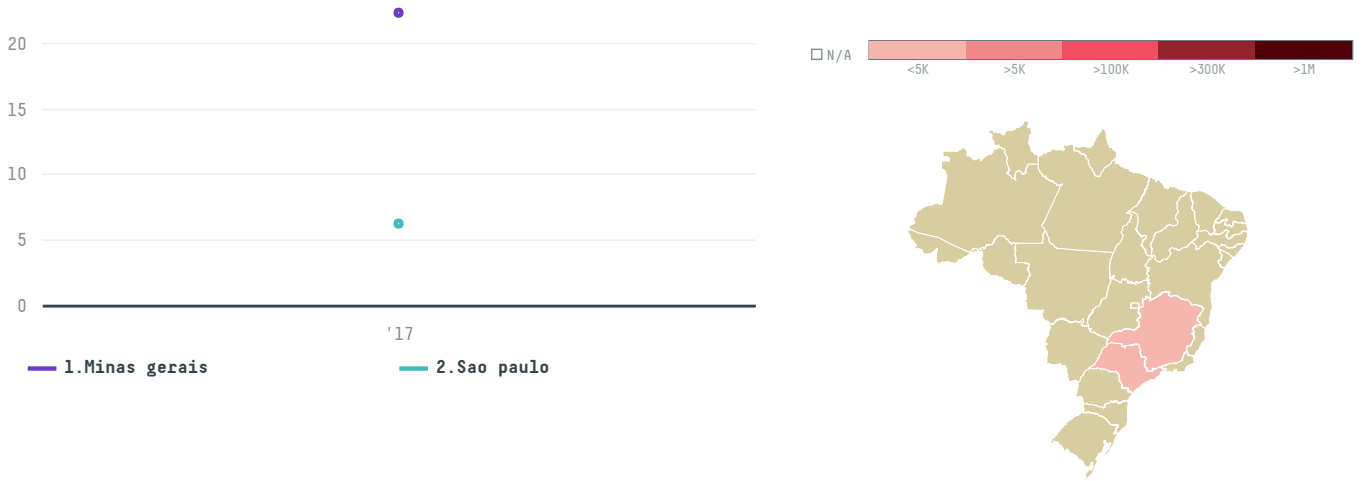

trase

Marubeni corporation coffee section s- 29942-a 475 sac

ACTIVITY COMMODITY COUNTRY YEAR
Importer **Coffee** **Brazil** **2017**

Marubeni corporation coffee section s-29942-a 475 sac was the 1089th largest importer of coffee from BRAZIL in 2017, accounting for 29 tons. As an importer, Marubeni corporation coffee section s-29942-a 475 sac sources from 2 municipalities, or 0% of the coffee production municipalities. The main destination of the coffee imported by Marubeni corporation coffee section s-29942-a 475 sac is Japan, accounting for 100% of the total.

TOP DESTINATION COUNTRIES OF COFFEE IMPORTED BY MARUBENI CORPORATION COFFEE SECTION S-29942-A 475 SAC:

COMPARING COMPANIES IMPORTING COFFEE FROM BRAZIL IN 2017

Trase is a partnership between

In collaboration with