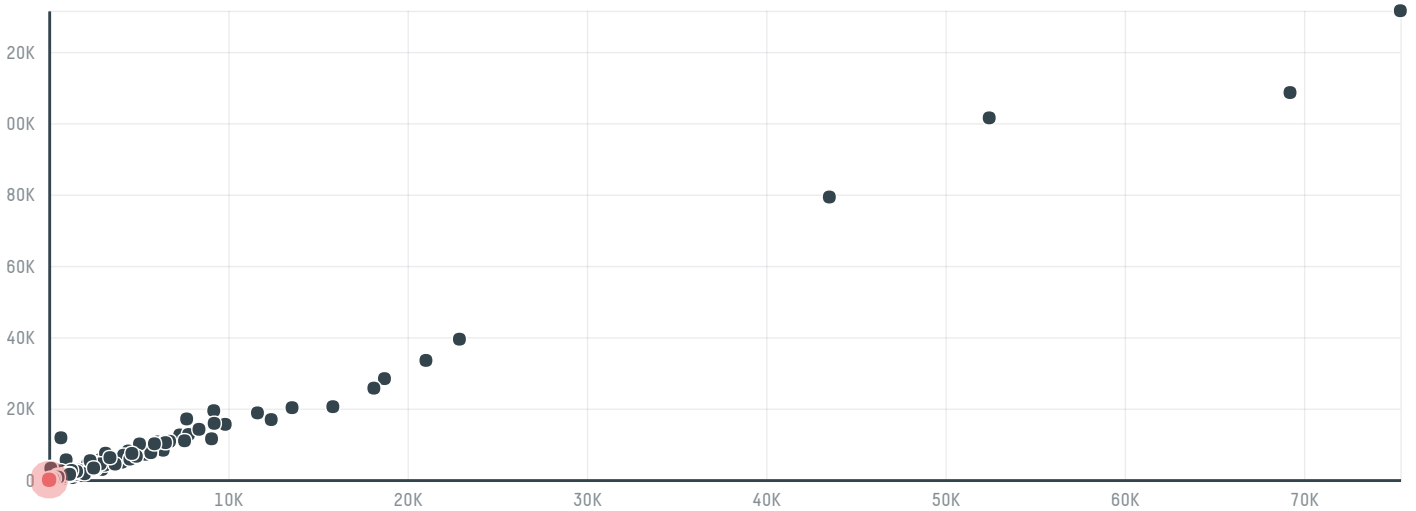

trase

Marubeni corporation coffee section s- 29942-a 475 sac

ACTIVITY COMMODITY COUNTRY YEAR
Importer **Coffee** **Brazil** **2017**

Marubeni corporation coffee section s-29942-a 475 sac was the 1089th largest importer of coffee from BRAZIL in 2017, accounting for 29 tons. As an importer, Marubeni corporation coffee section s-29942-a 475 sac sources from 2 municipalities, or 0% of the coffee production municipalities. The main destination of the coffee imported by Marubeni corporation coffee section s-29942-a 475 sac is Japan, accounting for 100% of the total.

TOP DESTINATION COUNTRIES OF COFFEE IMPORTED BY MARUBENI CORPORATION COFFEE SECTION S-29942-A 475 SAC:

COMPARING COMPANIES IMPORTING COFFEE FROM BRAZIL IN 2017

Trase is a partnership between

In collaboration with