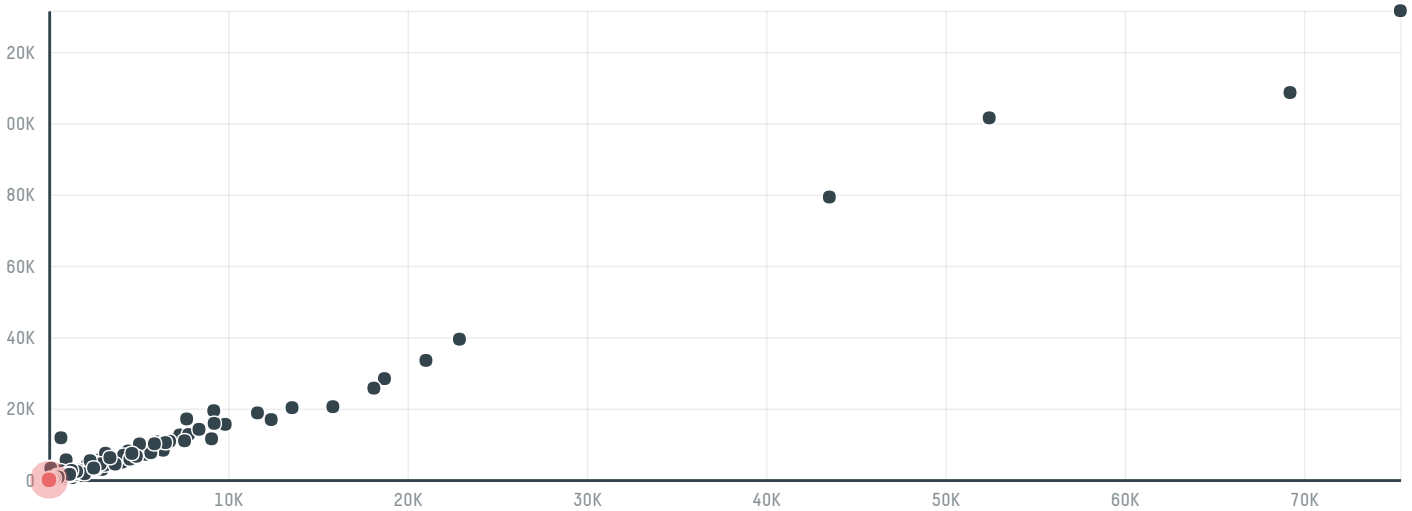

trase

Marubeni corporation coffee section s- 29230-c 120 sacas

ACTIVITY	COMMODITY	COUNTRY	YEAR
Importer	Coffee	Brazil	2017

Marubeni corporation coffee section s-29230-c 120 sacas was the 1388th largest importer of coffee from BRAZIL in 2017, accounting for 7 tons. As an importer, Marubeni corporation coffee section s-29230-c 120 sacas sources from 1 municipalities, or 0% of the coffee production municipalities. The main destination of the coffee imported by Marubeni corporation coffee section s-29230-c 120 sacas is Japan, accounting for 100% of the total.

TOP DESTINATION COUNTRIES OF COFFEE IMPORTED BY MARUBENI CORPORATION COFFEE SECTION S-29230-C 120 SACAS:

□ N/A <5K >5K >100K >300K >1M

COMPARING COMPANIES IMPORTING COFFEE FROM BRAZIL IN 2017

Trase is a partnership between