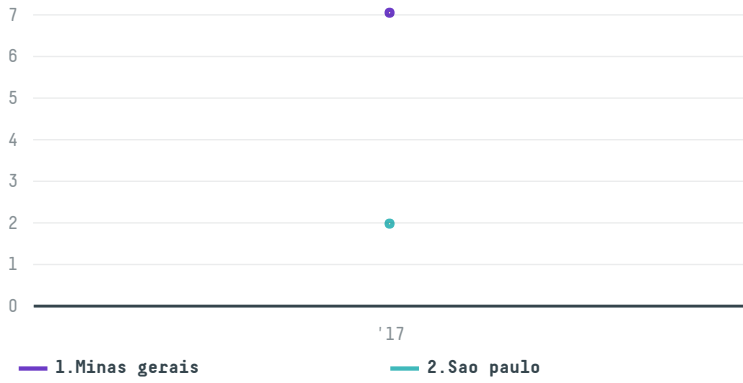

COMPARING COMPANIES IMPORTING COFFEE FROM BRAZIL IN 2017

Trase is a partnership between

In collaboration with

and many other organizations and individuals.

Donors

[Terms of Use](#) · [Privacy policy](#) · [Cookie policy](#) · [Contact us](#)

This website uses cookies to provide you with an improved user experience. By continuing to browse this site, you consent to the use of cookies and similar technologies. Please visit our [privacy policy](#) for further details.

I AGREE