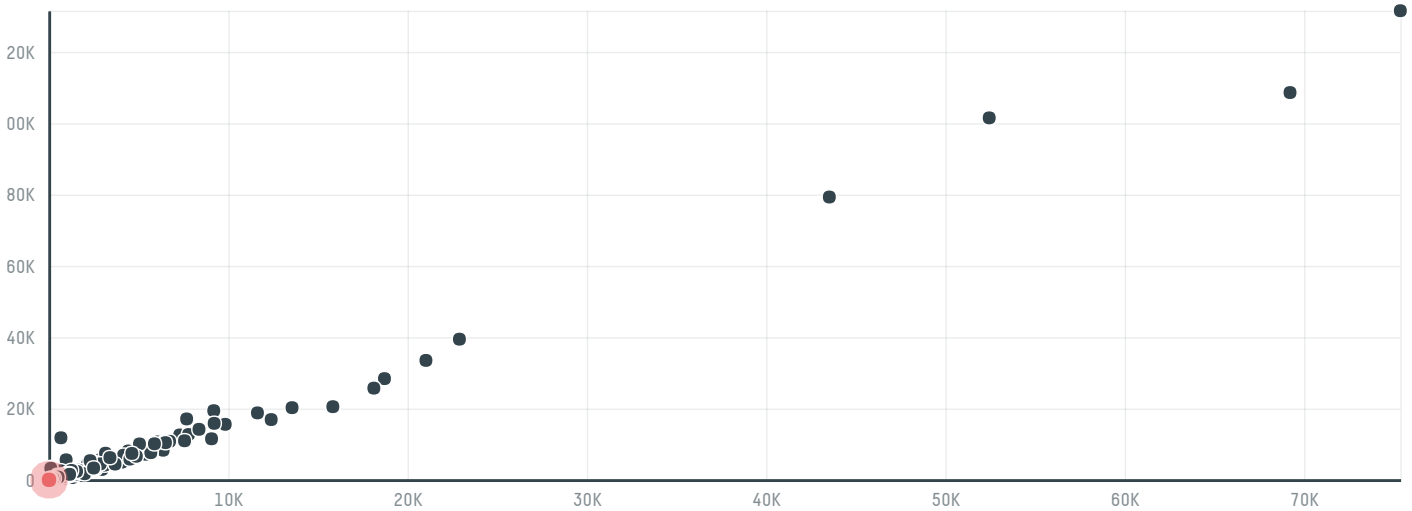

COMPARING COMPANIES IMPORTING COFFEE FROM BRAZIL IN 2017

Trase is a partnership between

In collaboration with

and many other organizations and individuals.

Donors

[Terms of Use](#) · [Privacy policy](#) · [Cookie policy](#) · [Contact us](#)

This website uses cookies to provide you with an improved user experience. By continuing to browse this site, you consent to the use of cookies and similar technologies. Please visit our [privacy policy](#) for further details.

I AGREE