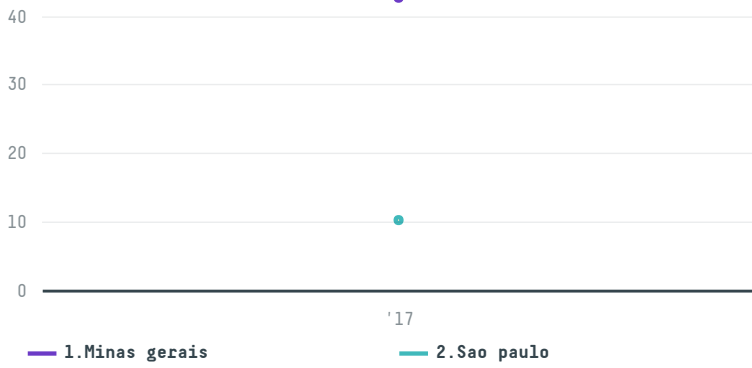

COMPARING COMPANIES IMPORTING COFFEE FROM BRAZIL IN 2017

Trase is a partnership between

In collaboration with

and many other organizations and individuals.

Donors

[Terms of Use](#) · [Privacy policy](#) · [Cookie policy](#) · [Contact us](#)

This website uses cookies to provide you with an improved user experience. By continuing to browse this site, you consent to the use of cookies and similar technologies. Please visit our [privacy policy](#) for further details.

I AGREE