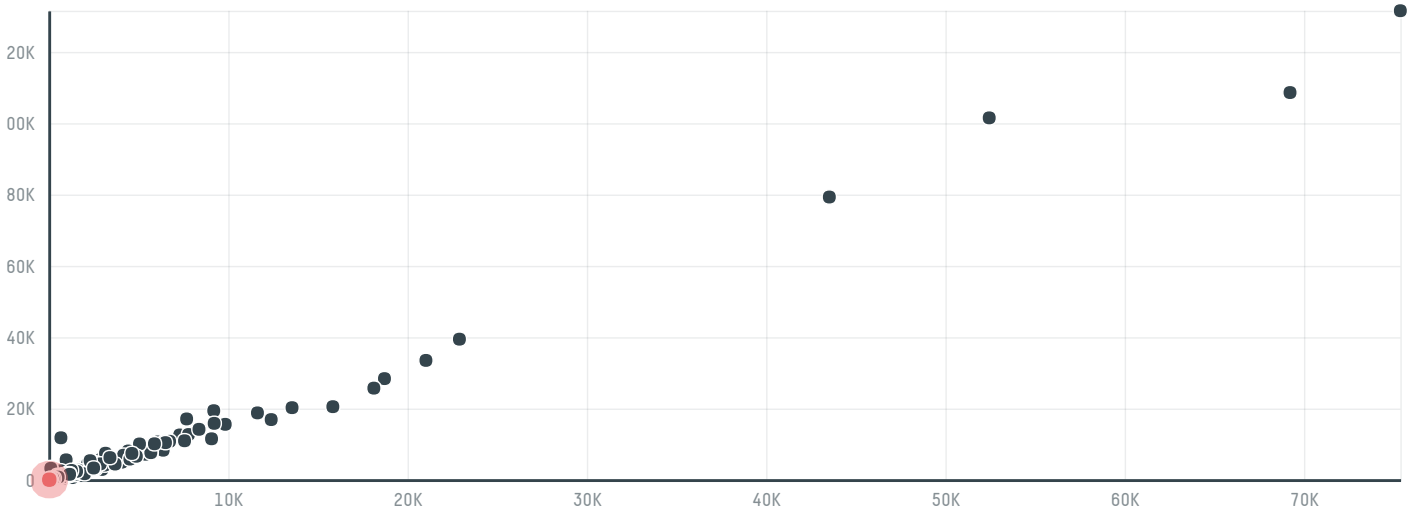

## Marubeni corporation coffee section (s-29390-f - 880 sa

ACTIVITY	COMMODITY	COUNTRY	YEAR
<b>Importer</b>	<b>Coffee</b>	<b>Brazil</b>	<b>2017</b>

Marubeni corporation coffee section (s-29390-f - 880 sa was the 942nd largest importer of coffee from BRAZIL in 2017, accounting for 53 tons. As an importer, Marubeni corporation coffee section (s-29390-f - 880 sa sources from 2 municipalities, or 0% of the coffee production municipalities. The main destination of the coffee imported by Marubeni corporation coffee section (s-29390-f - 880 sa is Japan, accounting for 100% of the total.

### TOP DESTINATION COUNTRIES OF COFFEE IMPORTED BY MARUBENI CORPORATION COFFEE SECTION (S-29390-F - 880 SA:

□ N/A <5K >5K >100K >300K >1M

COMPARING COMPANIES IMPORTING COFFEE FROM BRAZIL IN 2017

Trase is a partnership between