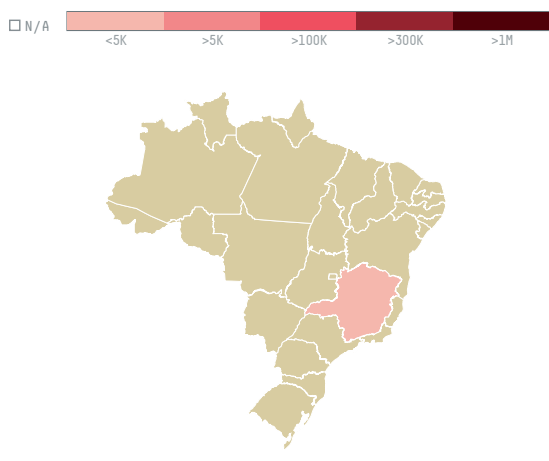

trase

Ecom japan limited (s-30609-a - 1.320 sacas)

ACTIVITY	COMMODITY	COUNTRY	YEAR
Importer	Coffee	Brazil	2017

Ecom japan limited (s-30609-a - 1.320 sacas) was the 800th largest importer of coffee from BRAZIL in 2017, accounting for 79 tons. As an importer, Ecom japan limited (s-30609-a - 1.320 sacas) sources from 1 municipalities, or 0% of the coffee production municipalities. The main destination of the coffee imported by Ecom japan limited (s-30609-a - 1.320 sacas) is Japan, accounting for 100% of the total.

TOP DESTINATION COUNTRIES OF COFFEE IMPORTED BY ECOM JAPAN LIMITED (S-30609-A - 1.320 SACAS):

COMPARING COMPANIES IMPORTING COFFEE FROM BRAZIL IN 2017

Trase is a partnership between

In collaboration with