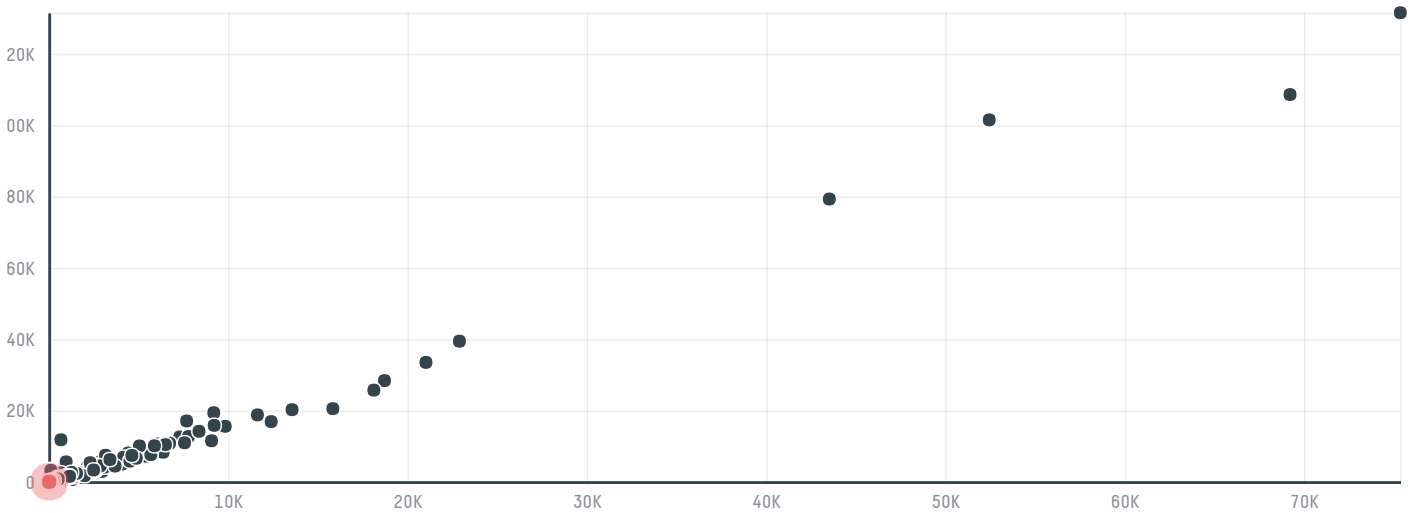

### TOP DESTINATION COUNTRIES OF COFFEE IMPORTED BY NKG BERO ITALIA SPA S-29831-A (20 SUPER SACKS EQUIVALE:

□ N/A ■ <5K ■ >5K ■ >100K ■ >300K ■ >1M

COMPARING COMPANIES IMPORTING COFFEE FROM BRAZIL IN 2017