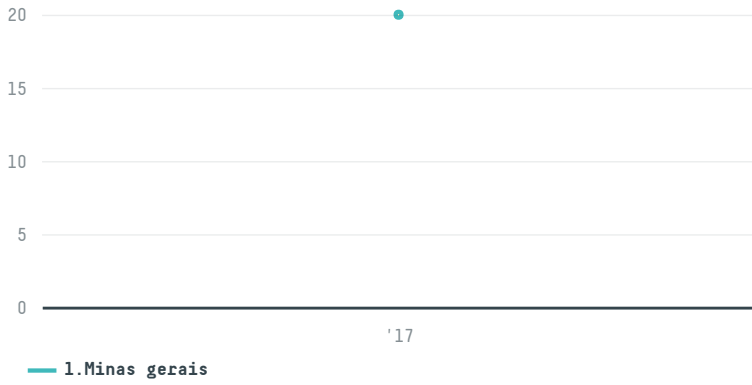

COMPARING COMPANIES IMPORTING COFFEE FROM BRAZIL IN 2017

Trase is a partnership between

In collaboration with

and many other organizations and individuals.

Donors

[Terms of Use](#) · [Privacy policy](#) · [Cookie policy](#) · [Contact us](#)

This website uses cookies to provide you with an improved user experience. By continuing to browse this site, you consent to the use of cookies and similar technologies. Please visit our [privacy policy](#) for further details.

I AGREE