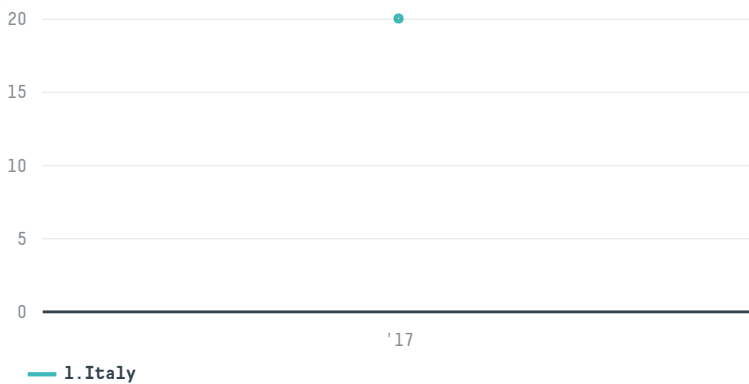

TOP DESTINATION COUNTRIES OF COFFEE IMPORTED BY NKG BERO ITALIA SPA S-29831-A (20 SUPER SACKS EQUIVALE: