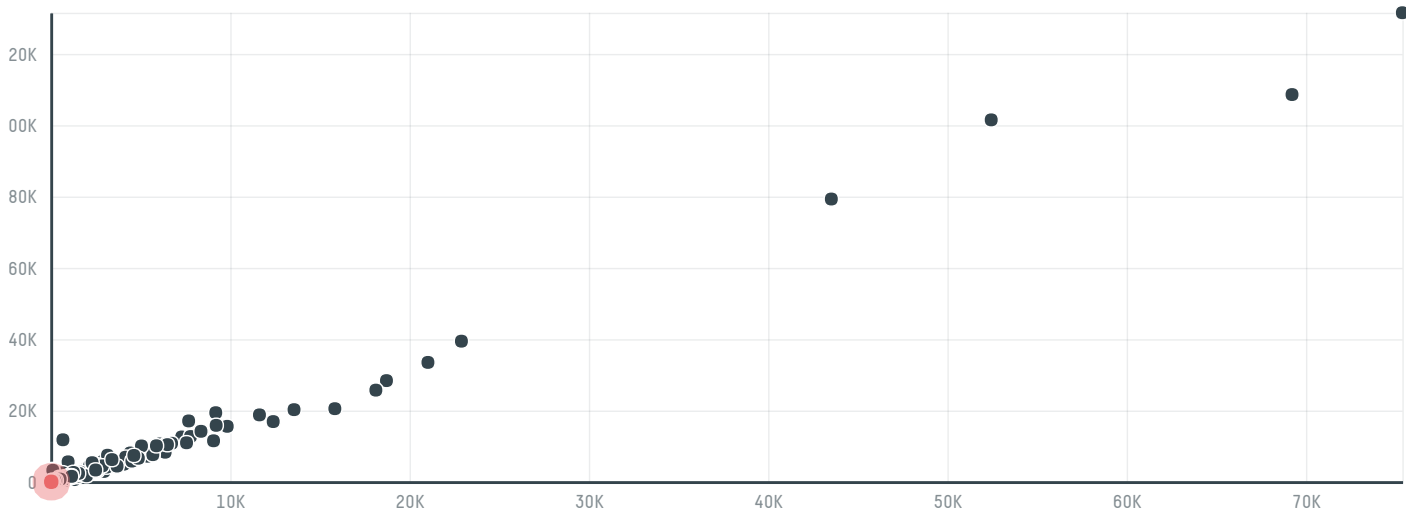

trase

Nkg bero italia spa (s-29702-a - 360 sacas)

ACTIVITY	COMMODITY	COUNTRY	YEAR
Importer	Coffee	Brazil	2017

Nkg bero italia spa (s-29702-a - 360 sacas) was the 1155th largest importer of coffee from BRAZIL in 2017, accounting for 22 tons. As an importer, Nkg bero italia spa (s-29702-a - 360 sacas) sources from 1 municipalities, or 0% of the coffee production municipalities. The main destination of the coffee imported by Nkg bero italia spa (s-29702-a - 360 sacas) is Italy, accounting for 100% of the total.

TOP DESTINATION COUNTRIES OF COFFEE IMPORTED BY NKG BERO ITALIA SPA (S-29702-A - 360 SACAS):

COMPARING COMPANIES IMPORTING COFFEE FROM BRAZIL IN 2017

Trase is a partnership between

In collaboration with

and many other organizations and individuals.