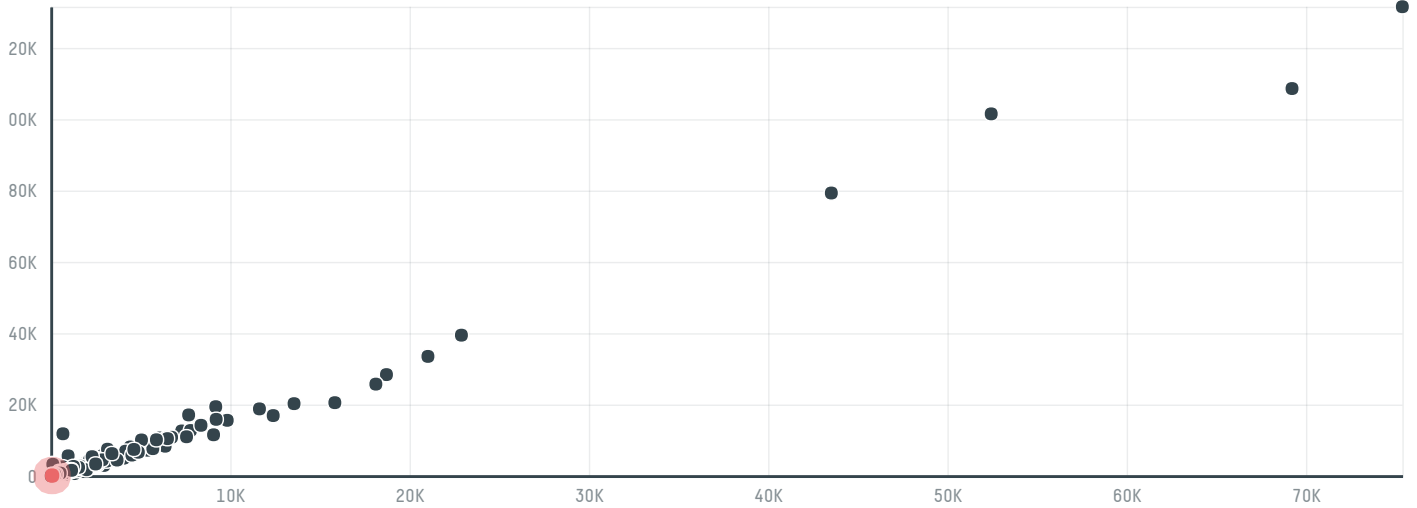

COMPARING COMPANIES IMPORTING COFFEE FROM BRAZIL IN 2017

Trase is a partnership between

In collaboration with

and many other organizations and individuals.

Donors

[Terms of Use](#) · [Privacy policy](#) · [Cookie policy](#) · [Contact us](#)