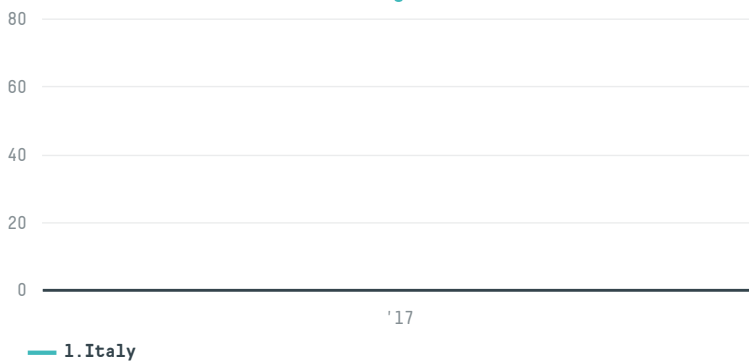

TOP DESTINATION COUNTRIES OF COFFEE IMPORTED BY COVIM SPA (S-30447-A - 1.440 SACAS):