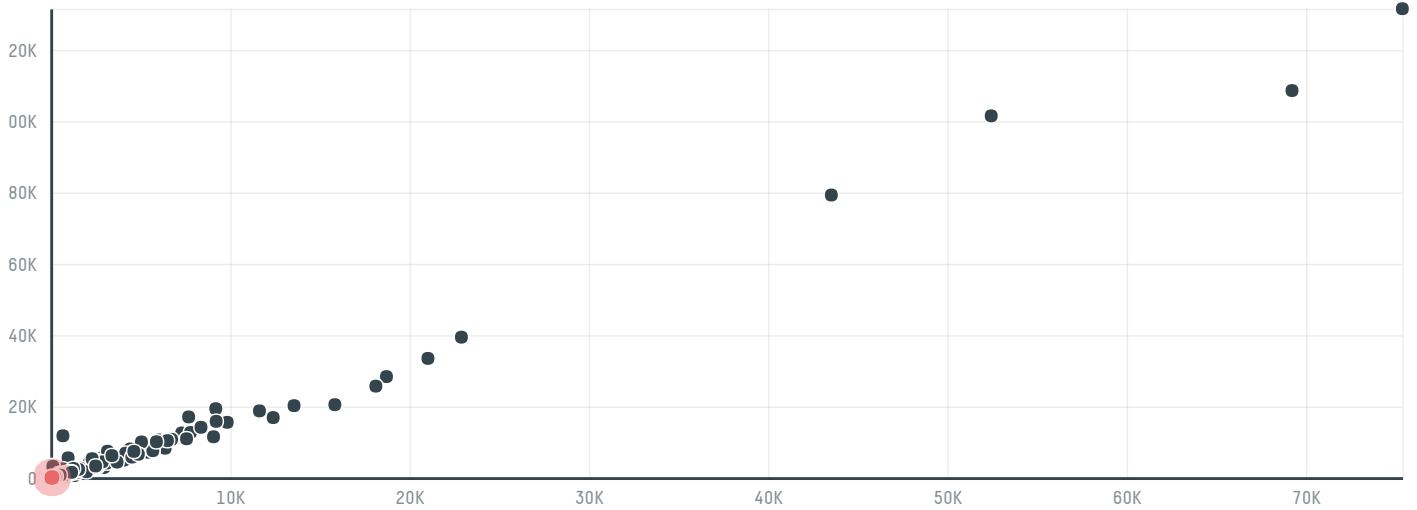

COMPARING COMPANIES IMPORTING COFFEE FROM BRAZIL IN 2017

Trase is a partnership between

In collaboration with

and many other organizations and individuals.

Donors

[Terms of Use](#) · [Privacy policy](#) · [Cookie policy](#) · [Contact us](#)