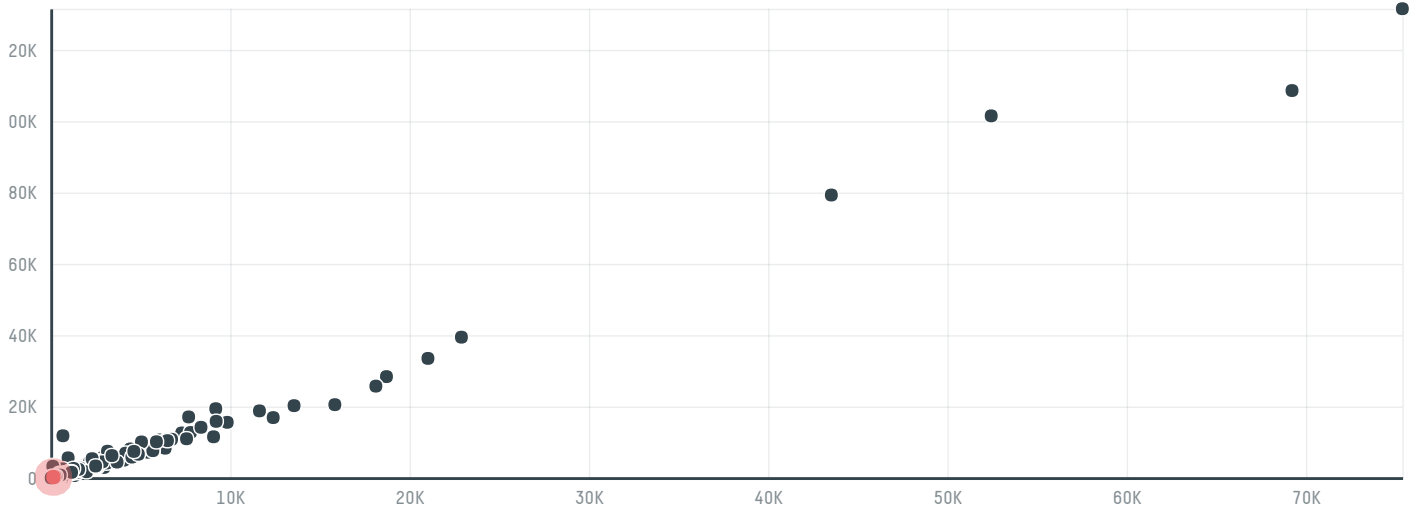

trase

Tchibo gmbh s-29287-a 3.600 sacas

ACTIVITY	COMMODITY	COUNTRY	YEAR
Importer	Coffee	Brazil	2017

Tchibo gmbh s-29287-a 3.600 sacas was the 467th largest importer of coffee from BRAZIL in 2017, accounting for 216 tons. As an importer, Tchibo gmbh s-29287-a 3.600 sacas sources from 5 municipalities, or 1% of the coffee production municipalities. The main destination of the coffee imported by Tchibo gmbh s-29287-a 3.600 sacas is Germany, accounting for 100% of the total.

TOP DESTINATION COUNTRIES OF COFFEE IMPORTED BY TCHIBO GMBH S-29287-A 3.600 SACAS:

COMPARING COMPANIES IMPORTING COFFEE FROM BRAZIL IN 2017

Trase is a partnership between

In collaboration with

and many other organizations and individuals.