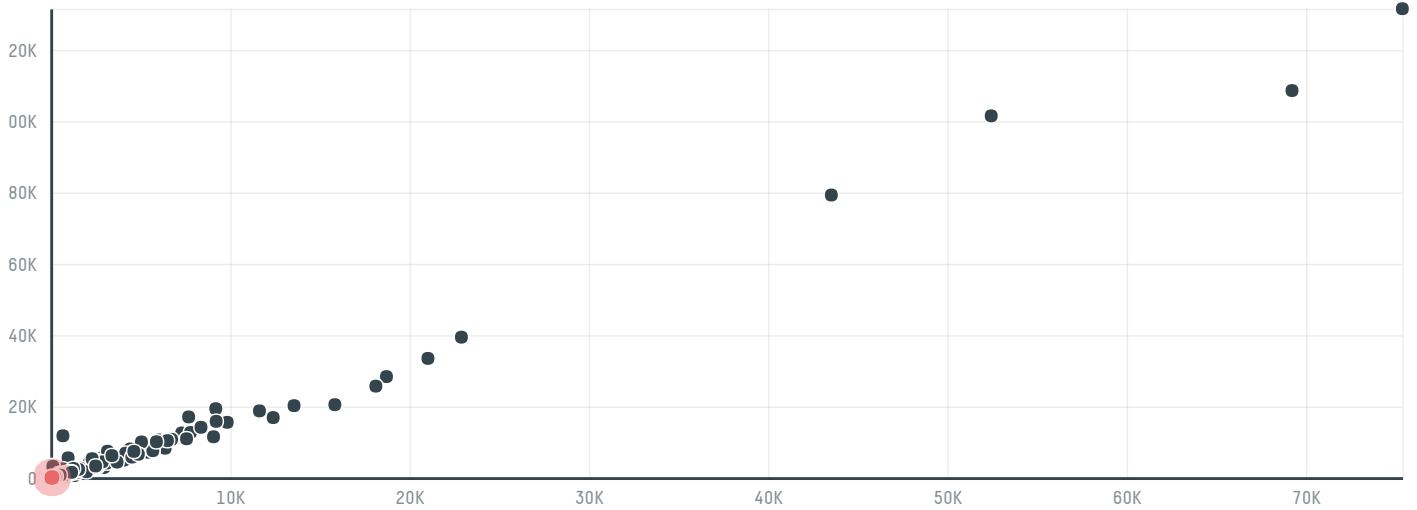

trase

Tchibo gmbh (s 30410 a 1 800 sacas)

ACTIVITY	COMMODITY	COUNTRY	YEAR
Importer	Coffee	Brazil	2017

Tchibo gmbh (s 30410 a 1 800 sacas) was the 681st largest importer of coffee from BRAZIL in 2017, accounting for 108 tons. As an importer, Tchibo gmbh (s 30410 a 1 800 sacas) sources from 5 municipalities, or 1% of the coffee production municipalities. The main destination of the coffee imported by Tchibo gmbh (s 30410 a 1 800 sacas) is Germany, accounting for 100% of the total.

TOP DESTINATION COUNTRIES OF COFFEE IMPORTED BY TCHIBO GMBH (S 30410 A 1 800 SACAS):

COMPARING COMPANIES IMPORTING COFFEE FROM BRAZIL IN 2017

Trase is a partnership between

In collaboration with

and many other organizations and individuals.