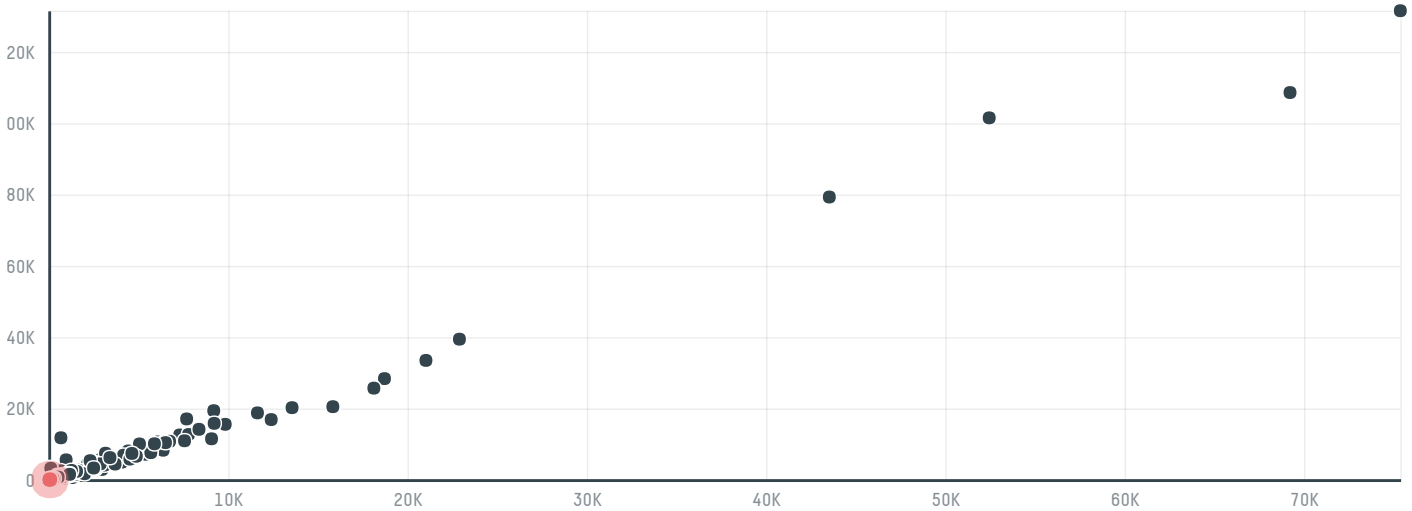

trase

Bernhard rothfos gmbh (s-29778-ab - 1.400 sacas)

ACTIVITY	COMMODITY	COUNTRY	YEAR
Importer	Coffee	Brazil	2017

Bernhard rothfos gmbh (s-29778-ab - 1.400 sacas) was the 778th largest importer of coffee from BRAZIL in 2017, accounting for 84 tons. As an importer, Bernhard rothfos gmbh (s-29778-ab - 1.400 sacas) sources from 5 municipalities, or 1% of the coffee production municipalities. The main destination of the coffee imported by Bernhard rothfos gmbh (s-29778-ab - 1.400 sacas) is Germany, accounting for 100% of the total.

TOP DESTINATION COUNTRIES OF COFFEE IMPORTED BY BERNHARD ROTHFOS GMBH (S-29778-AB - 1.400 SACAS):

□ N/A <5K >5K >100K >300K >1M

COMPARING COMPANIES IMPORTING COFFEE FROM BRAZIL IN 2017

Trase is a partnership between