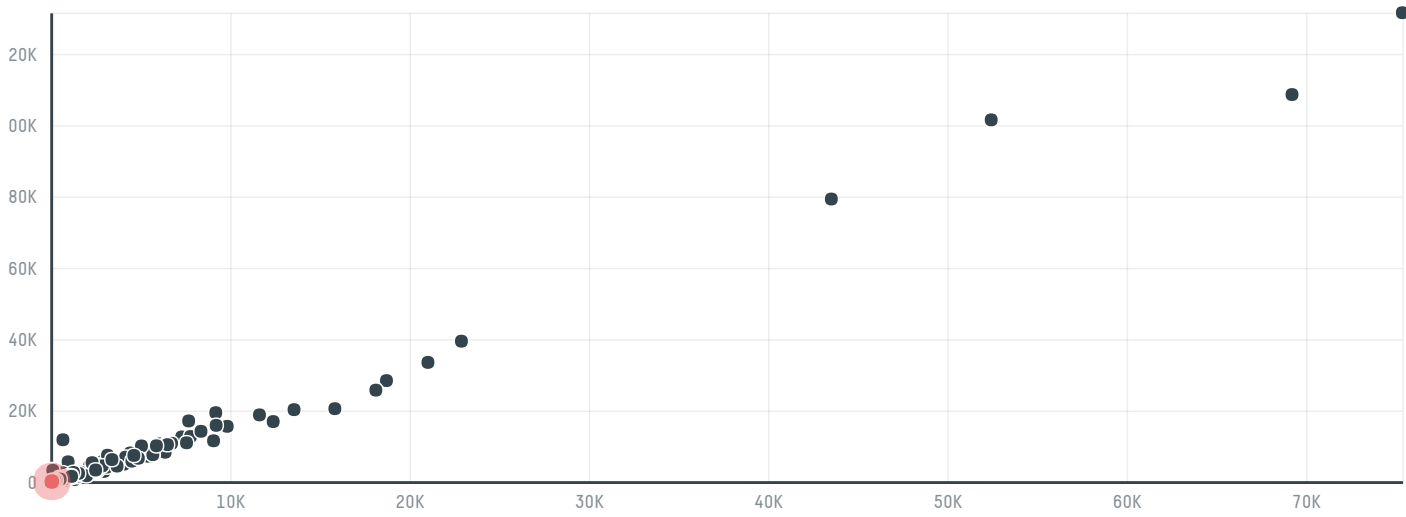

trase

Nkg bero italia spa (s-30214-a - 1.800 sacas)

ACTIVITY	COMMODITY	COUNTRY	YEAR
Importer	Coffee	Brazil	2017

Nkg bero italia spa (s-30214-a - 1.800 sacas) was the 674th largest importer of coffee from BRAZIL in 2017, accounting for 108 tons. As an importer, Nkg bero italia spa (s-30214-a - 1.800 sacas) sources from 2 municipalities, or 0% of the coffee production municipalities. The main destination of the coffee imported by Nkg bero italia spa (s-30214-a - 1.800 sacas) is France, accounting for 100% of the total.

TOP DESTINATION COUNTRIES OF COFFEE IMPORTED BY NKG BERO ITALIA SPA (S-30214-A - 1.800 SACAS):

COMPARING COMPANIES IMPORTING COFFEE FROM BRAZIL IN 2017

Trase is a partnership between

In collaboration with