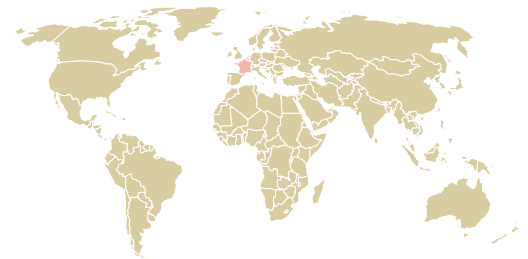

trase

Nkg bero italia spa (s-30214-a - 1.800 sacas)

ACTIVITY	COMMODITY	COUNTRY	YEAR
Importer	Coffee	Brazil	2017

Nkg bero italia spa (s-30214-a - 1.800 sacas) was the 674th largest importer of coffee from BRAZIL in 2017, accounting for 108 tons. As an importer, Nkg bero italia spa (s-30214-a - 1.800 sacas) sources from 2 municipalities, or 0% of the coffee production municipalities. The main destination of the coffee imported by Nkg bero italia spa (s-30214-a - 1.800 sacas) is France, accounting for 100% of the total.

TOP DESTINATION COUNTRIES OF COFFEE IMPORTED BY NKG BERO ITALIA SPA (S-30214-A - 1.800 SACAS):

COMPARING COMPANIES IMPORTING COFFEE FROM BRAZIL IN 2017

Trase is a partnership between

In collaboration with