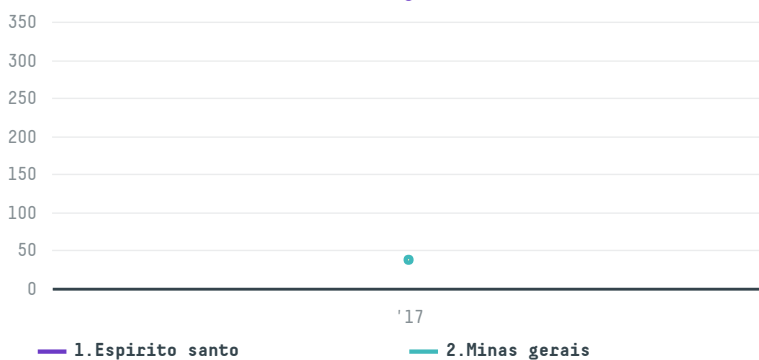

TOP DESTINATION COUNTRIES OF COFFEE IMPORTED BY ISTANBUL KAHVE ITHALAT SAN TIC LTD STI: