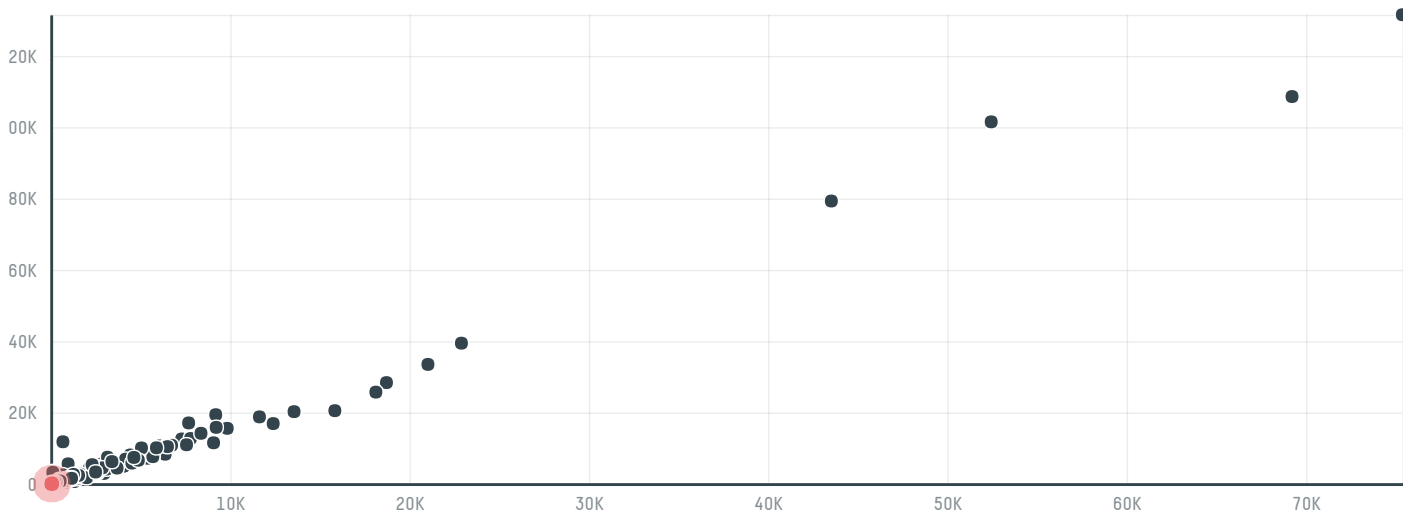

TOP DESTINATION COUNTRIES OF COFFEE IMPORTED BY ZENOGLU BILGISAYAR ELEKTRONIK GIDA URUNLERI OTOMOTIV VE:

□ N/A <5K >5K >100K >300K >1M

COMPARING COMPANIES IMPORTING COFFEE FROM BRAZIL IN 2017

Trase is a partnership between