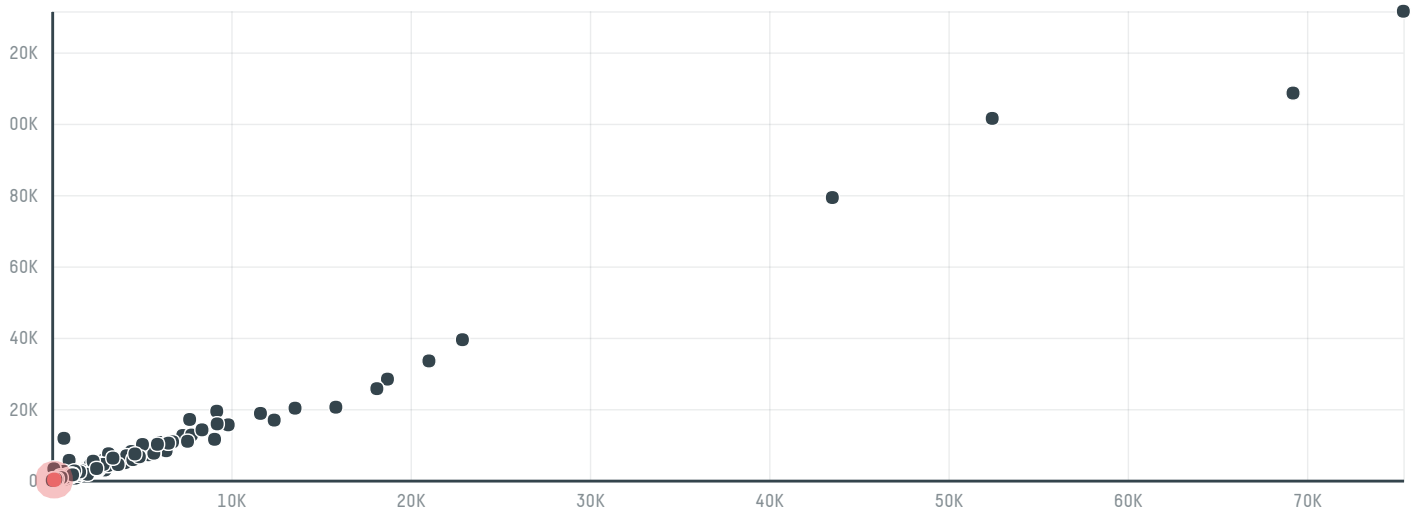

trase

Abdullatif majzoub co

ACTIVITY COMMODITY COUNTRY YEAR
Importer **Coffee** **Brazil** **2017**

Abdullatif majzoub co was the 550th largest importer of coffee from BRAZIL in 2017, accounting for 173 tons. As an importer, Abdullatif majzoub co sources from 4 municipalities, or 1% of the coffee production municipalities. The main destination of the coffee imported by Abdullatif majzoub co is Lebanon, accounting for 100% of the total.

TOP DESTINATION COUNTRIES OF COFFEE IMPORTED BY ABDULLATIF MAJZOUB CO:

COMPARING COMPANIES IMPORTING COFFEE FROM BRAZIL IN 2017

Trase is a partnership between

In collaboration with

and many other organizations and individuals.