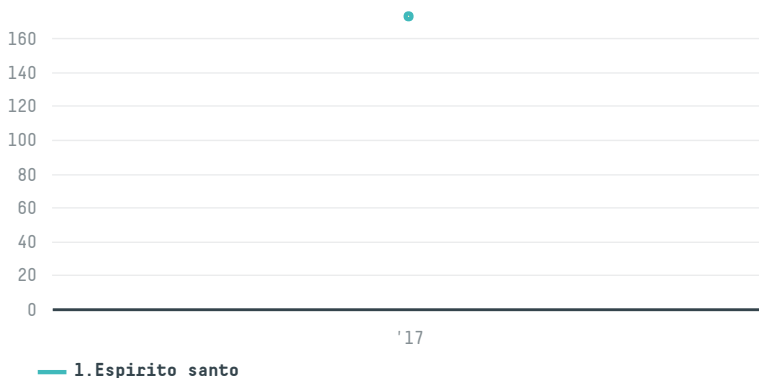

TOP DESTINATION COUNTRIES OF COFFEE IMPORTED BY ABDULLATIF MAJZOUB CO: