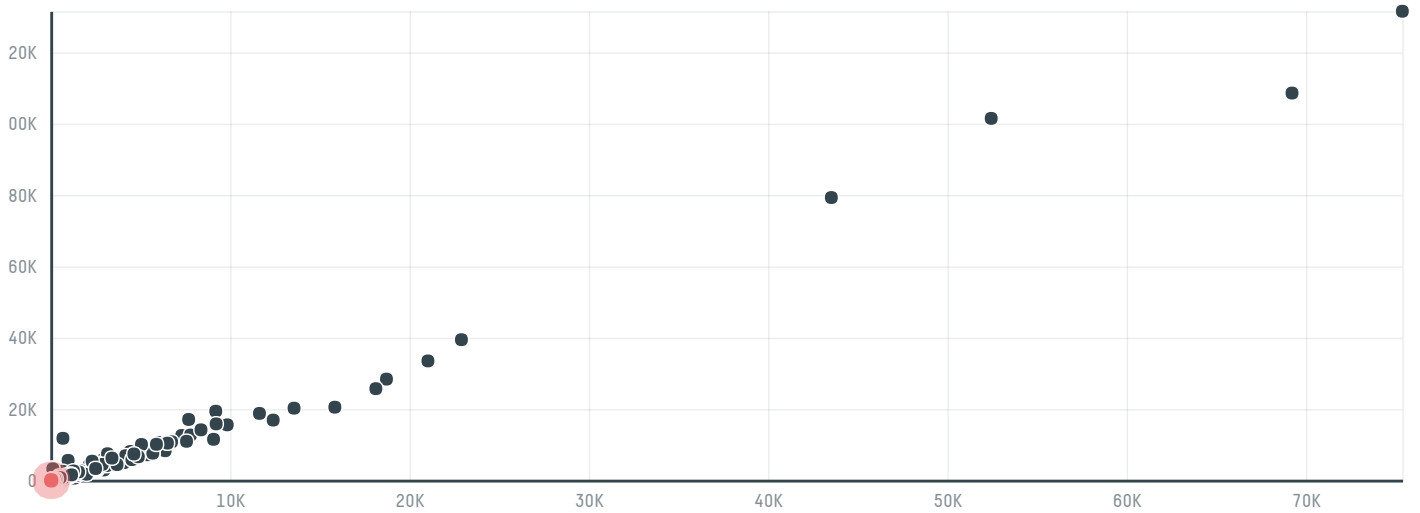

COMPARING COMPANIES IMPORTING COFFEE FROM BRAZIL IN 2017

Trase is a partnership between

In collaboration with

and many other organizations and individuals.

Donors

[Terms of Use](#) · [Privacy policy](#) · [Cookie policy](#) · [Contact us](#)