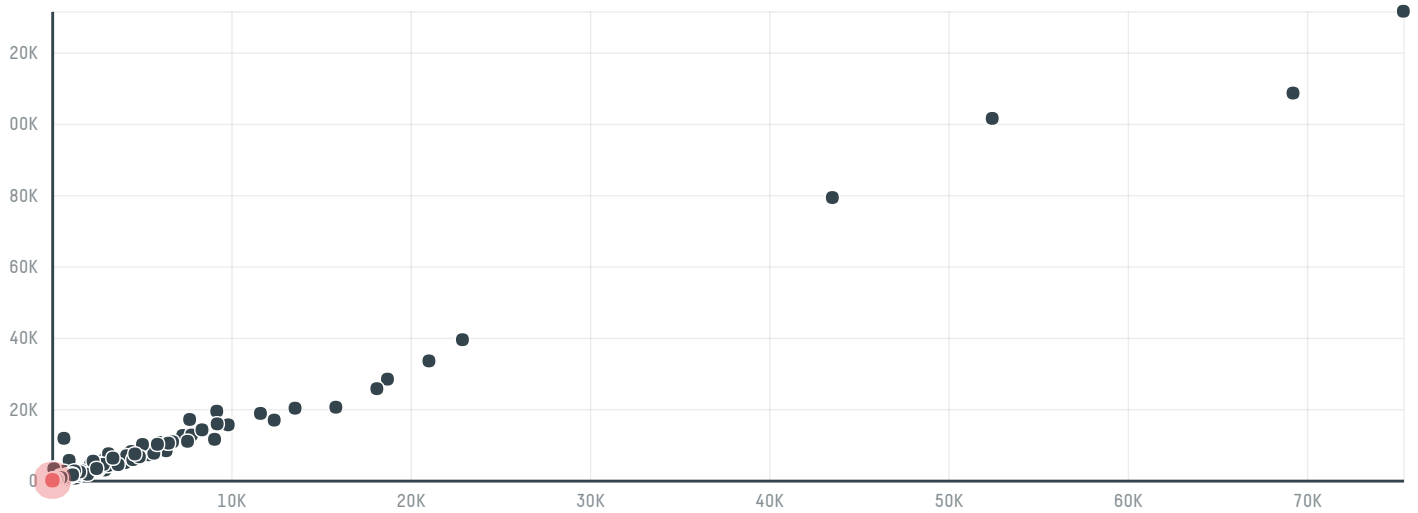

COMPARING COMPANIES IMPORTING COFFEE FROM BRAZIL IN 2017

Trase is a partnership between

In collaboration with

and many other organizations and individuals.

Donors

[Terms of Use](#) · [Privacy policy](#) · [Cookie policy](#) · [Contact us](#)