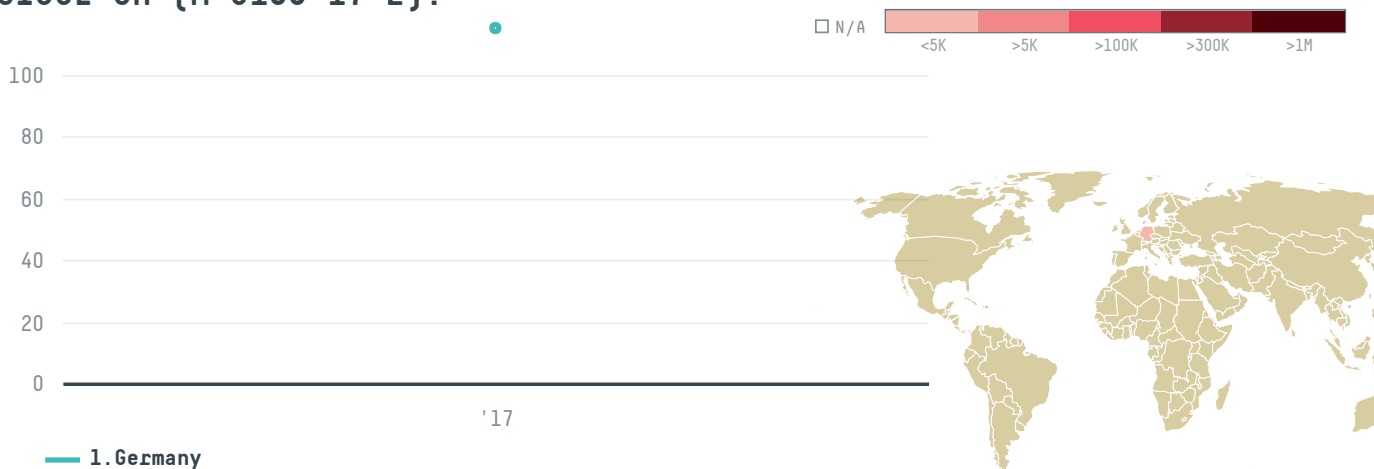

TOP DESTINATION COUNTRIES OF COFFEE IMPORTED BY LOUIS DREYFUS COMPANY SUISSE SA (M 0183 17 2):

This website uses cookies to provide you with an improved user experience. By continuing to browse this site, you consent to the use of cookies and similar technologies. Please visit our [privacy policy](#) for further details.

I AGREE