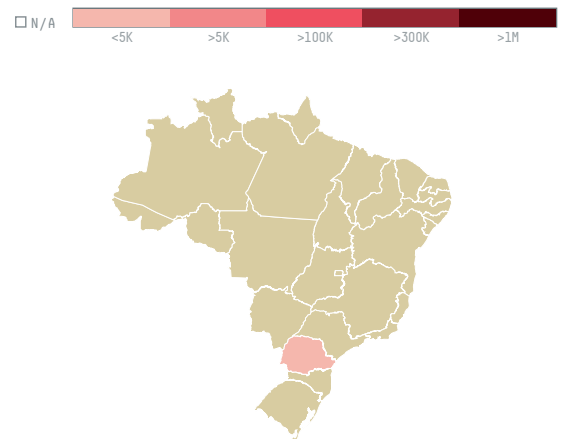

trase

Wataru & co ltd (cc-014/17)

ACTIVITY COMMODITY COUNTRY YEAR
Importer **Coffee** **Brazil** **2017**

Wataru & co ltd (cc-014/17) was the 1039th largest importer of coffee from BRAZIL in 2017, accounting for 38 tons. As an importer, Wataru & co ltd (cc-014/17) sources from 1 municipalities, or 0% of the coffee production municipalities. The main destination of the coffee imported by Wataru & co ltd (cc-014/17) is Japan, accounting for 100% of the total.

TOP DESTINATION COUNTRIES OF COFFEE IMPORTED BY WATARU & CO LTD (CC-014/17):

COMPARING COMPANIES IMPORTING COFFEE FROM BRAZIL IN 2017

Trase is a partnership between

Stockholm Environment Institute

Global Canopy Programme