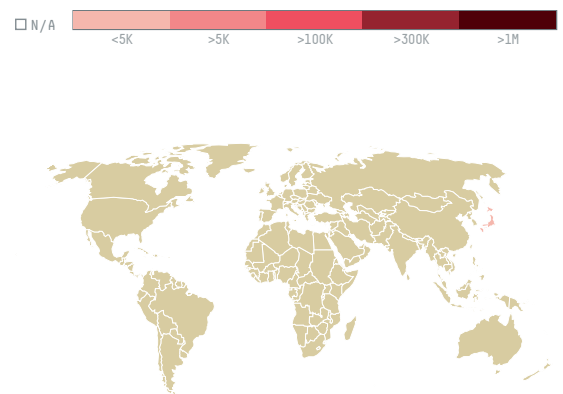

trase

Wataru & co ltd (cc-014/17)

ACTIVITY COMMODITY COUNTRY YEAR
Importer **Coffee** **Brazil** **2017**

Wataru & co ltd (cc-014/17) was the 1039th largest importer of coffee from BRAZIL in 2017, accounting for 38 tons. As an importer, Wataru & co ltd (cc-014/17) sources from 1 municipalities, or 0% of the coffee production municipalities. The main destination of the coffee imported by Wataru & co ltd (cc-014/17) is Japan, accounting for 100% of the total.

TOP DESTINATION COUNTRIES OF COFFEE IMPORTED BY WATARU & CO LTD (CC-014/17):

COMPARING COMPANIES IMPORTING COFFEE FROM BRAZIL IN 2017

Trase is a partnership between

Stockholm Environment Institute

Global Canopy Programme