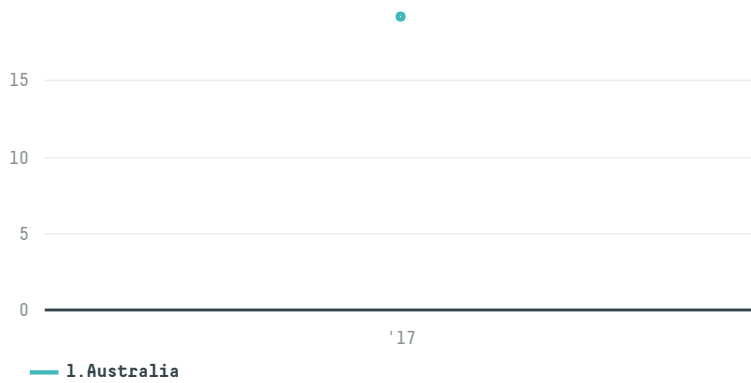

TOP DESTINATION COUNTRIES OF COFFEE IMPORTED BY INTERKOM S.P.A: