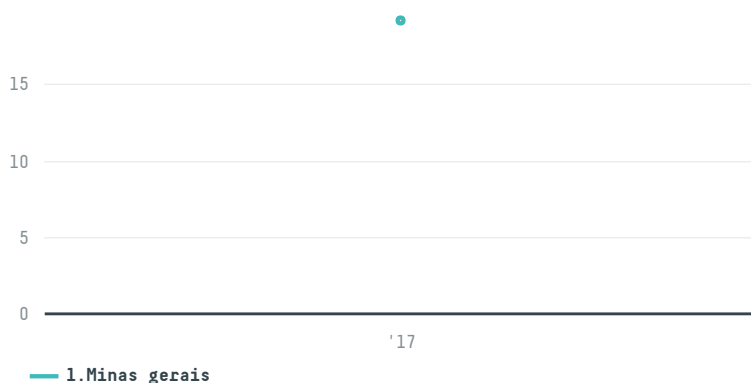

TOP DESTINATION COUNTRIES OF COFFEE IMPORTED BY INTERKOM S.P.A: