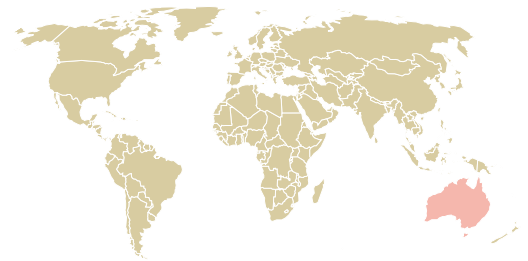

# trase

## Interkom s.p.a

ACTIVITY: **Importer**  
COMMODITY: **Coffee**  
COUNTRY: **Brazil**  
YEAR: **2017**

Interkom s.p.a was the 1226th largest importer of coffee from BRAZIL in 2017, accounting for 19 tons. As an importer, Interkom s.p.a sources from 1 municipalities, or 0% of the coffee production municipalities. The main destination of the coffee imported by Interkom s.p.a is Australia, accounting for 100% of the total.

### TOP DESTINATION COUNTRIES OF COFFEE IMPORTED BY INTERKOM S.P.A:

Trase is a partnership between

 Stockholm Environment Institute

 Global Canopy Programme

In collaboration with

 vizzuality

 The European Forest Institute