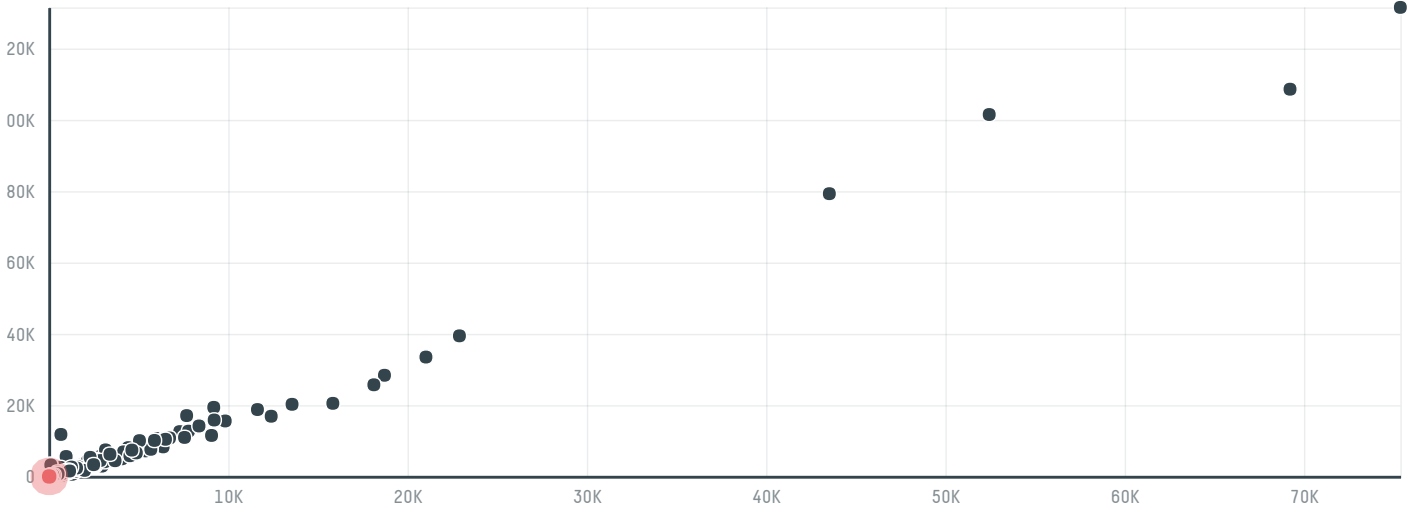

Trase is a partnership between

Stockholm Environment Institute

Global Canopy Programme

In collaboration with

vizzuality

The European Forest Institute

and many other organizations and individuals.

Donors

The Global Environment Facility

WWF

Europe

Gordon and Betty Moore Foundation

The Nature Conservancy

Department for International Development

Formas

Norway's International Climate and Forest Initiative (NICFI)

[Terms of Use](#) · [Privacy policy](#) · [Cookie policy](#) · [Contact us](#)