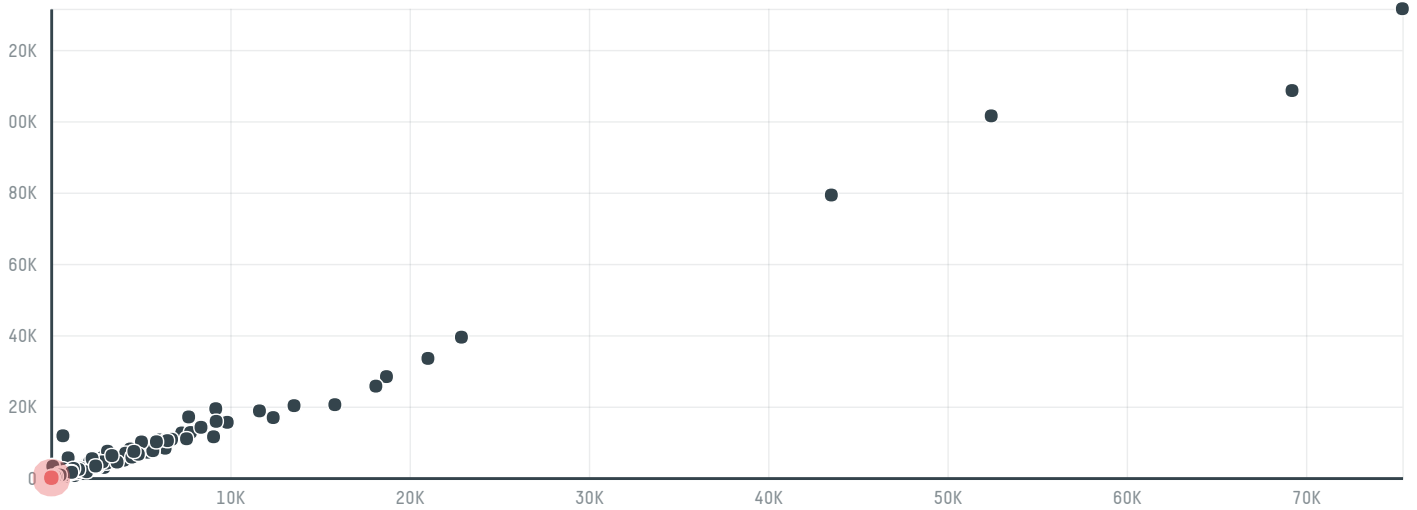

trase

Coffee resources inc (vl-3800/17)

ACTIVITY	COMMODITY	COUNTRY	YEAR
Importer	Coffee	Brazil	2017

Coffee resources inc (vl-3800/17) was the 1032nd largest importer of coffee from BRAZIL in 2017, accounting for 38 tons. As an importer, Coffee resources inc (vl-3800/17) sources from 1 municipalities, or 0% of the coffee production municipalities. The main destination of the coffee imported by Coffee resources inc (vl-3800/17) is United states, accounting for 100% of the total.

TOP DESTINATION COUNTRIES OF COFFEE IMPORTED BY COFFEE RESOURCES INC (VL-3800/17):

COMPARING COMPANIES IMPORTING COFFEE FROM BRAZIL IN 2017

Trase is a partnership between

In collaboration with

and many other organizations and individuals.