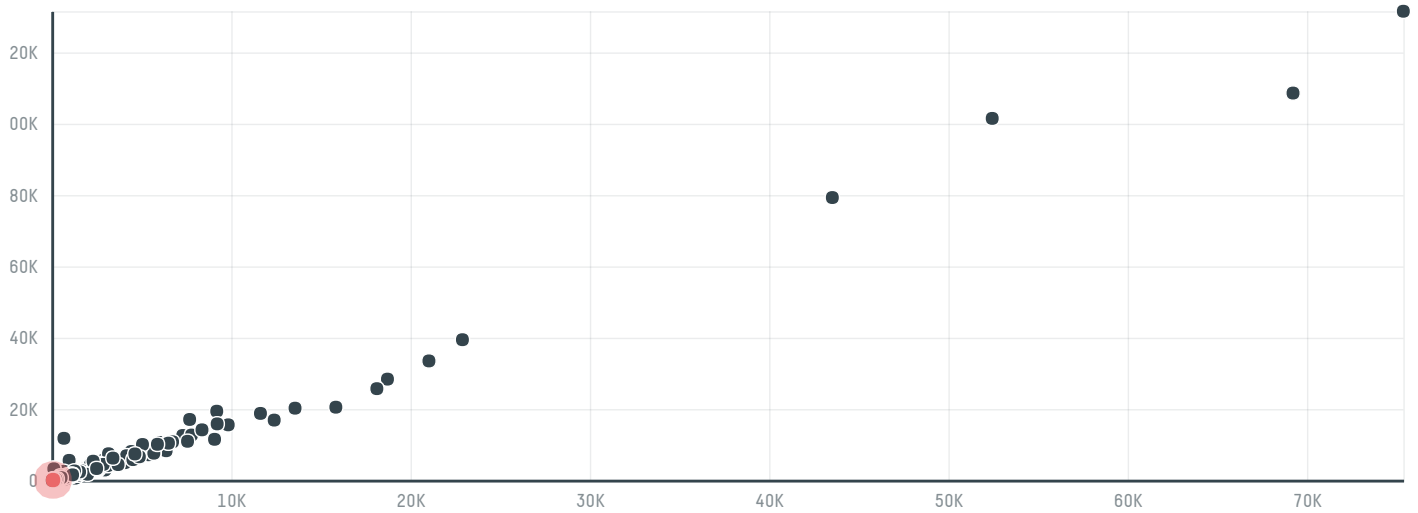

COMPARING COMPANIES IMPORTING COFFEE FROM BRAZIL IN 2017

Trase is a partnership between

In collaboration with

and many other organizations and individuals.

Donors

[Terms of Use](#) · [Privacy policy](#) · [Cookie policy](#) · [Contact us](#)