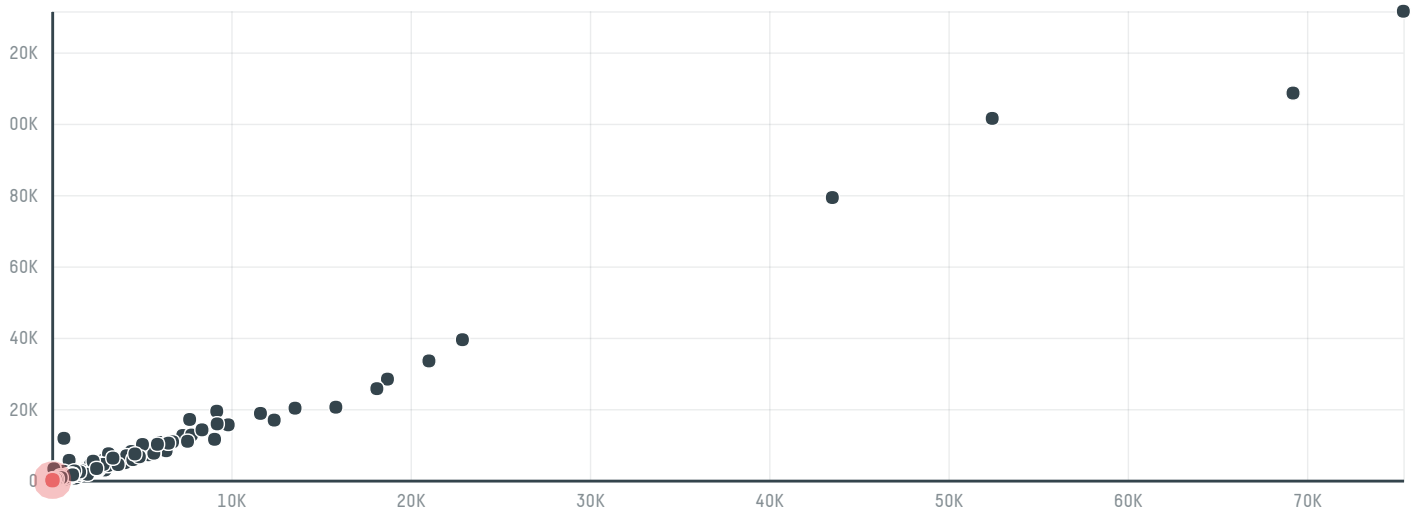

COMPARING COMPANIES IMPORTING COFFEE FROM BRAZIL IN 2017

Trase is a partnership between

In collaboration with

and many other organizations and individuals.

Donors

[Terms of Use](#) · [Privacy policy](#) · [Cookie policy](#) · [Contact us](#)