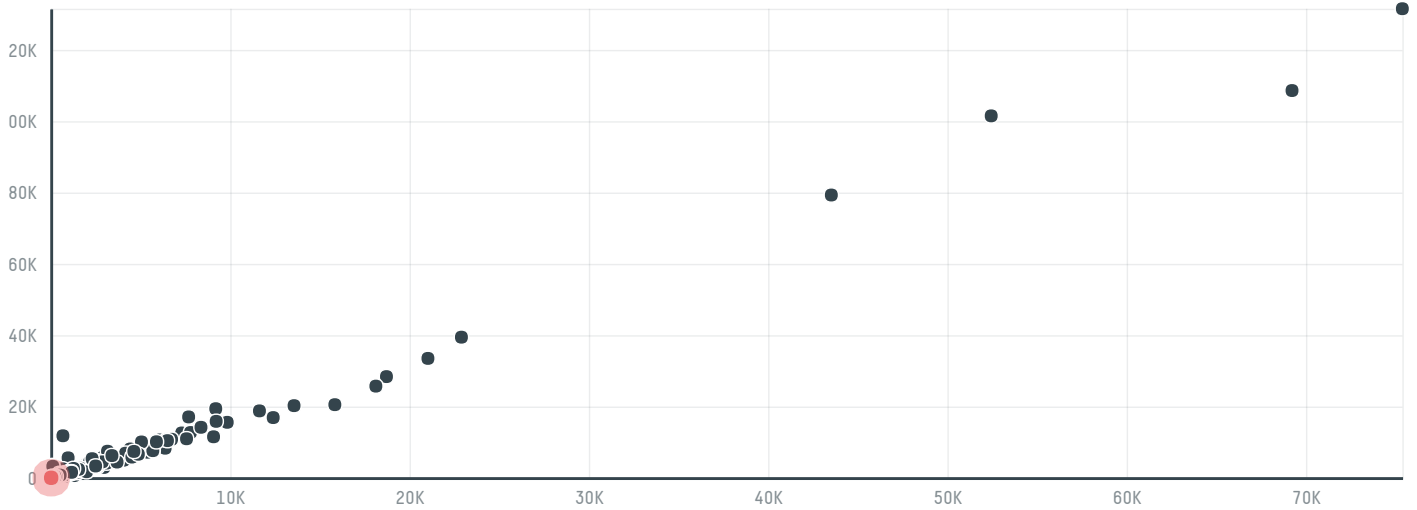

trase

Importadora real srl (vl 3869 17)

ACTIVITY	COMMODITY	COUNTRY	YEAR
Importer	Coffee	Brazil	2017

Importadora real srl (vl 3869 17) was the 1217th largest importer of coffee from BRAZIL in 2017, accounting for 19 tons. As an importer, Importadora real srl (vl 3869 17) sources from 1 municipalities, or 0% of the coffee production municipalities. The main destination of the coffee imported by Importadora real srl (vl 3869 17) is Argentina, accounting for 100% of the total.

TOP DESTINATION COUNTRIES OF COFFEE IMPORTED BY IMPORTADORA REAL SRL (VL 3869 17):

COMPARING COMPANIES IMPORTING COFFEE FROM BRAZIL IN 2017

Trase is a partnership between

In collaboration with

and many other organizations and individuals.