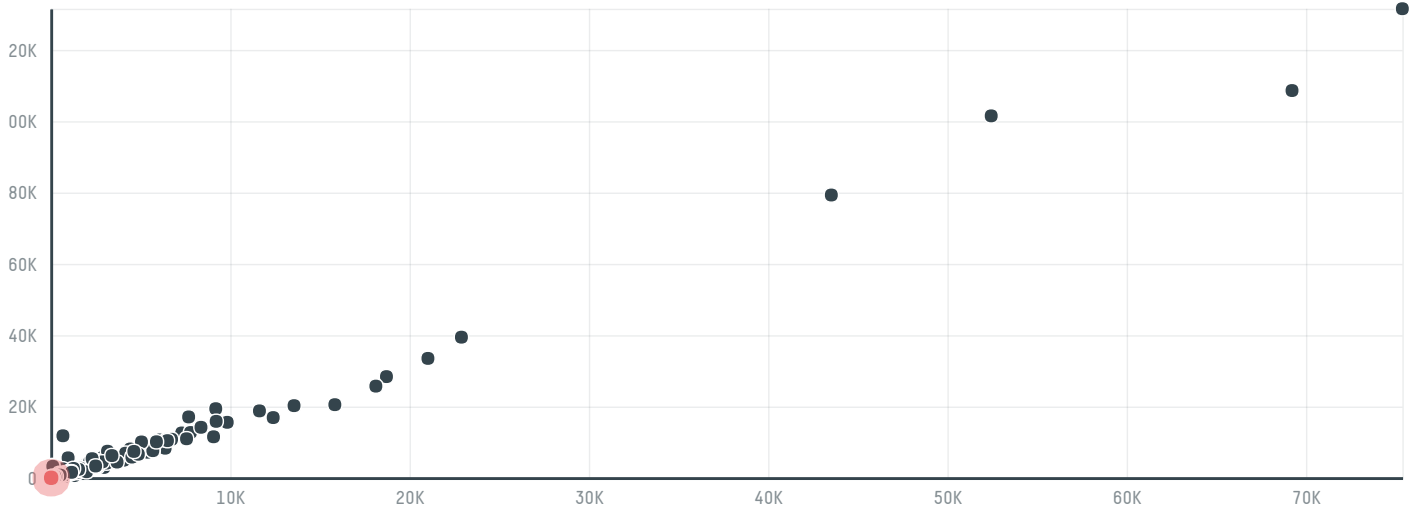

trase

Importadora real srl (vl 3867 17)

ACTIVITY	COMMODITY	COUNTRY	YEAR
Importer	Coffee	Brazil	2017

Importadora real srl (vl 3867 17) was the 1214th largest importer of coffee from BRAZIL in 2017, accounting for 19 tons. As an importer, Importadora real srl (vl 3867 17) sources from 1 municipalities, or 0% of the coffee production municipalities. The main destination of the coffee imported by Importadora real srl (vl 3867 17) is Argentina, accounting for 100% of the total.

TOP DESTINATION COUNTRIES OF COFFEE IMPORTED BY IMPORTADORA REAL SRL (VL 3867 17):

COMPARING COMPANIES IMPORTING COFFEE FROM BRAZIL IN 2017

Trase is a partnership between

In collaboration with

and many other organizations and individuals.