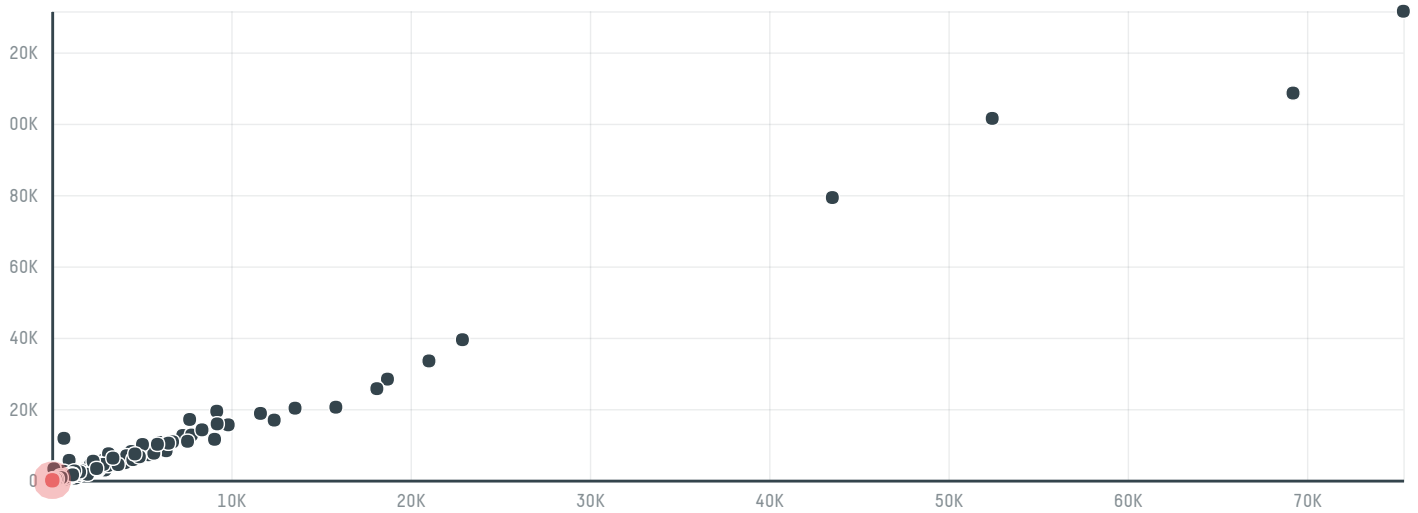

trase

Elhayer gida san. ve tic. ltd sit

ACTIVITY: **Importer**
COMMODITY: **Coffee**
COUNTRY: **Brazil**
YEAR: **2017**

Elhayer gida san. ve tic. ltd sit was the 1101st largest importer of coffee from BRAZIL in 2017, accounting for 26 tons. As an importer, Elhayer gida san. ve tic. ltd sit sources from 1 municipalities, or 0% of the coffee production municipalities. The main destination of the coffee imported by Elhayer gida san. ve tic. ltd sit is Turkey, accounting for 100% of the total.

TOP DESTINATION COUNTRIES OF COFFEE IMPORTED BY ELHAYER GIDA SAN. VE TIC. LTD SIT:

COMPARING COMPANIES IMPORTING COFFEE FROM BRAZIL IN 2017

Trase is a partnership between

In collaboration with

and many other organizations and individuals.