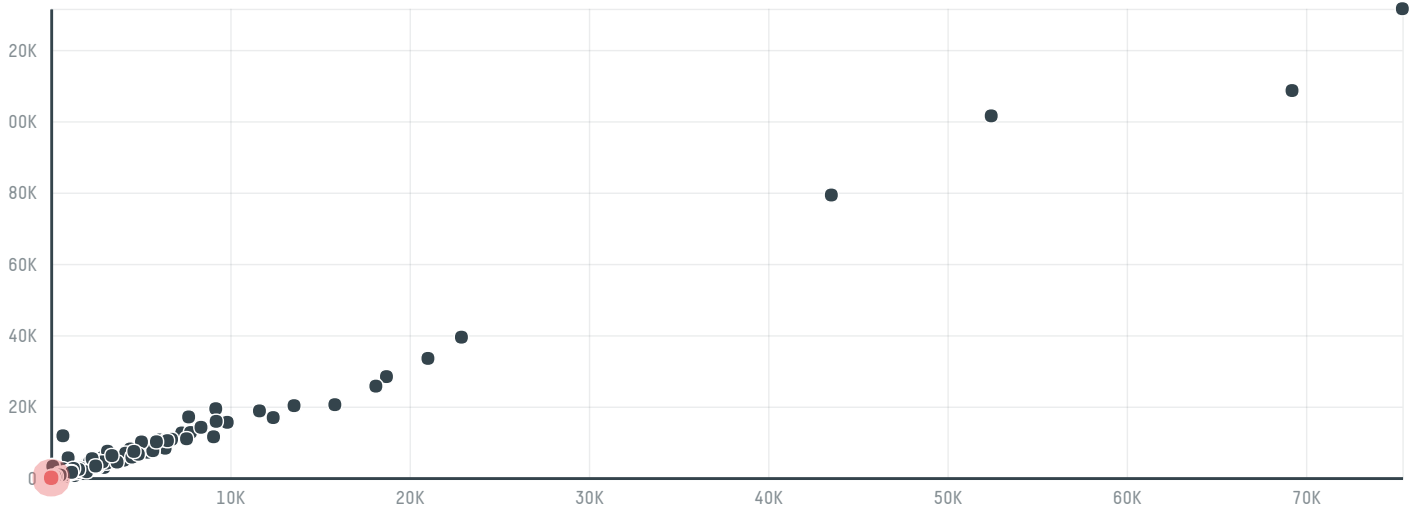

COMPARING COMPANIES IMPORTING COFFEE FROM BRAZIL IN 2017

Trase is a partnership between

In collaboration with

and many other organizations and individuals.

Donors

[Terms of Use](#) · [Privacy policy](#) · [Cookie policy](#) · [Contact us](#)