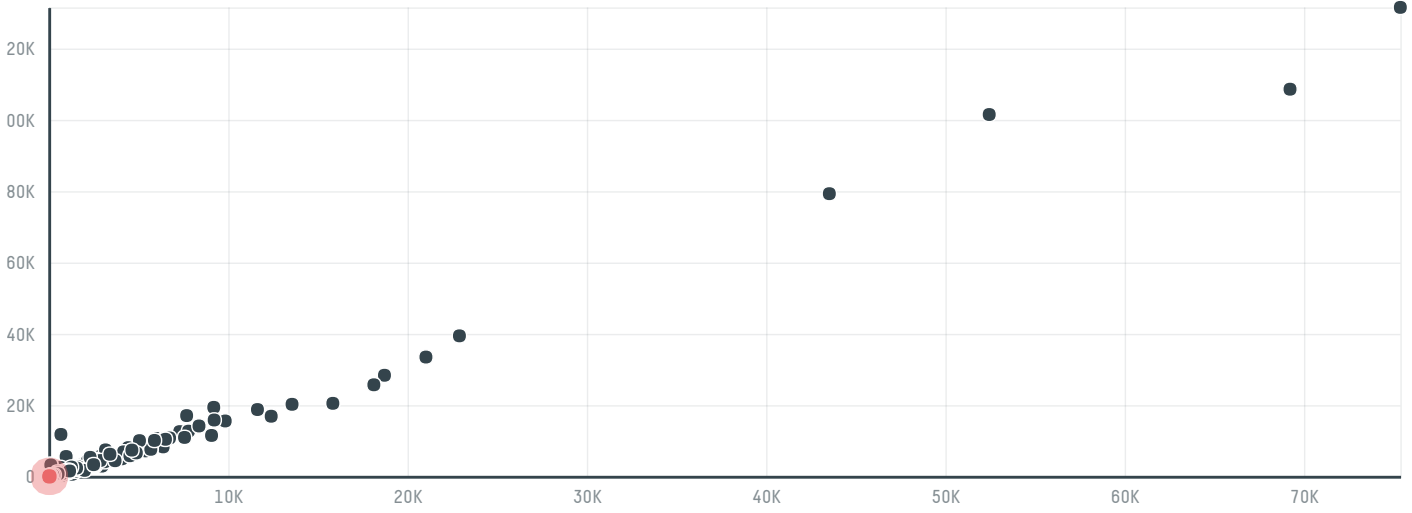

trase

Nebil gid ltd sti

ACTIVITY: **Importer**
COMMODITY: **Coffee**
COUNTRY: **Brazil**
YEAR: **2017**

Nebil gid ltd sti was the 1022nd largest importer of coffee from BRAZIL in 2017, accounting for 38 tons. As an importer, Nebil gid ltd sti sources from 1 municipalities, or 0% of the coffee production municipalities. The main destination of the coffee imported by Nebil gid ltd sti is Turkey, accounting for 100% of the total.

TOP DESTINATION COUNTRIES OF COFFEE IMPORTED BY NEBIL GID LTD STI:

Trase is a partnership between

 Stockholm Environment Institute

 Global Canopy Programme

In collaboration with

 vizzuality

 The European Forest Institute