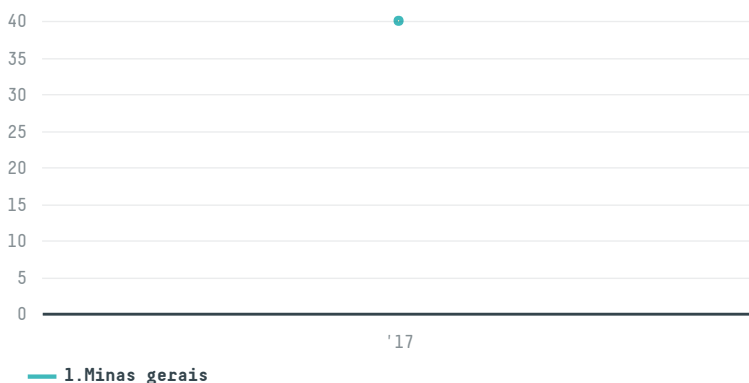

TOP DESTINATION COUNTRIES OF COFFEE IMPORTED BY ECOM AGROINDUSTRIAL CORP LTD. (AX-016/17):