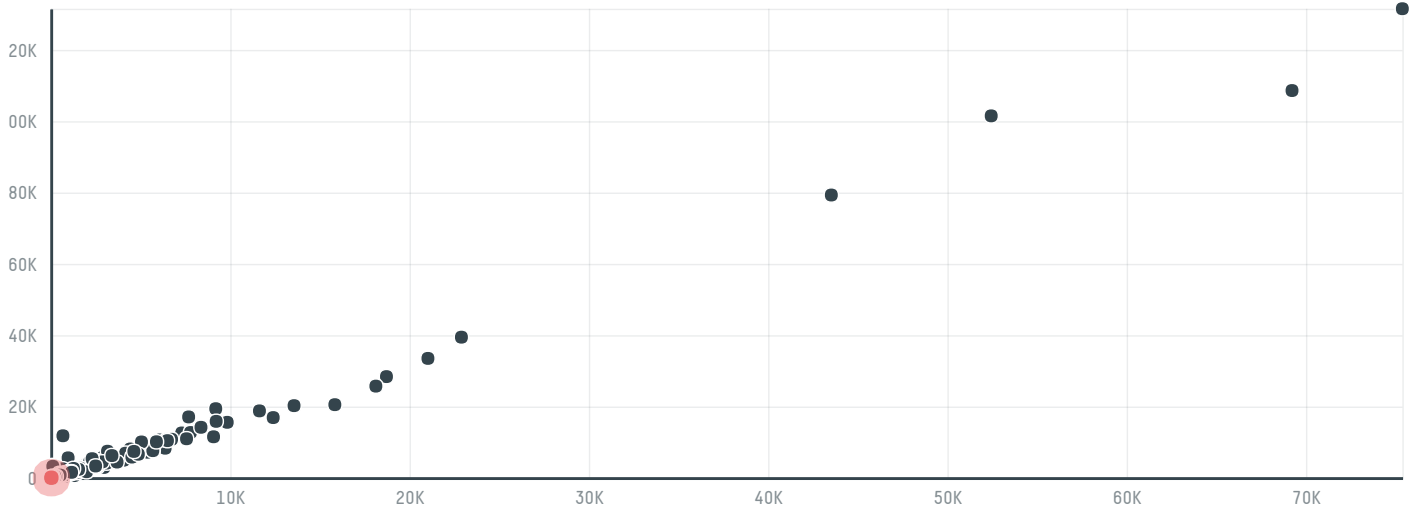

trase

Ecom agroindustrial corp ltd. (ax-016/17)

ACTIVITY COMMODITY COUNTRY YEAR
Importer **Coffee** **Brazil** **2017**

Ecom agroindustrial corp ltd. (ax-016/17) was the 1006th largest importer of coffee from BRAZIL in 2017, accounting for 40 tons. As an importer, Ecom agroindustrial corp ltd. (ax-016/17) sources from 1 municipalities, or 0% of the coffee production municipalities. The main destination of the coffee imported by Ecom agroindustrial corp ltd. (ax-016/17) is Australia, accounting for 100% of the total.

TOP DESTINATION COUNTRIES OF COFFEE IMPORTED BY ECOM AGROINDUSTRIAL CORP LTD. (AX-016/17):

COMPARING COMPANIES IMPORTING COFFEE FROM BRAZIL IN 2017

Trase is a partnership between

In collaboration with

and many other organizations and individuals.