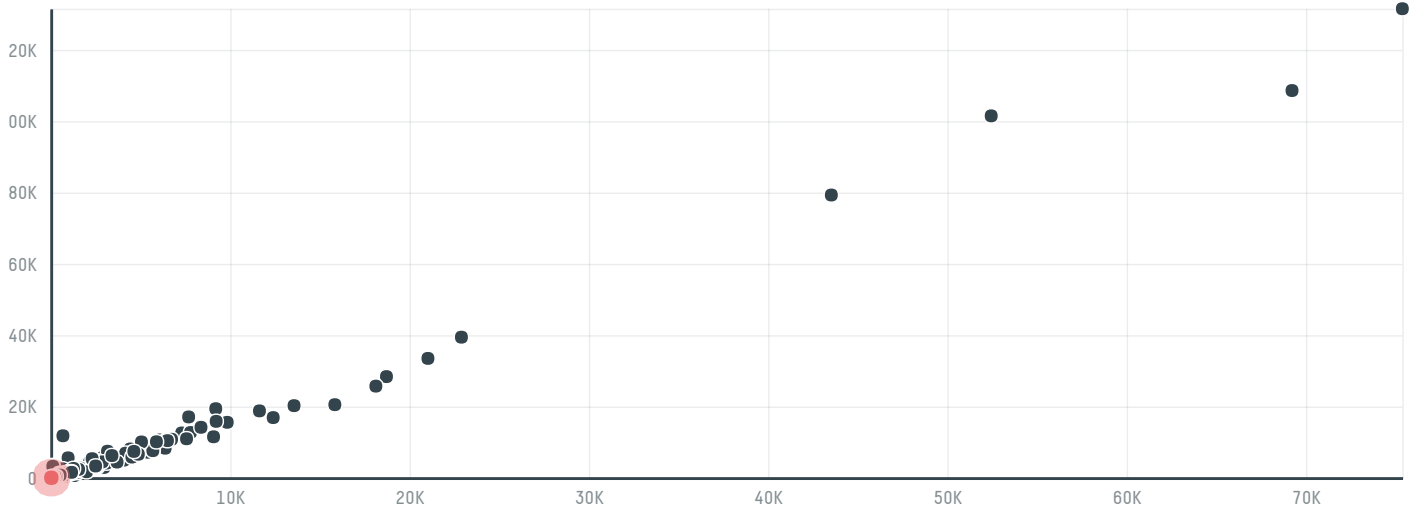

COMPARING COMPANIES IMPORTING COFFEE FROM BRAZIL IN 2017

Trase is a partnership between

In collaboration with

and many other organizations and individuals.

Donors

[Terms of Use](#) · [Privacy policy](#) · [Cookie policy](#) · [Contact us](#)