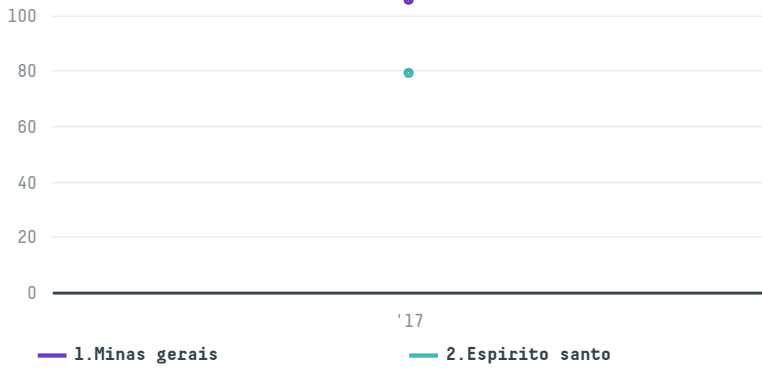

COMPARING COMPANIES IMPORTING COFFEE FROM BRAZIL IN 2017

Trase is a partnership between

In collaboration with

and many other organizations and individuals.

Donors

[Terms of Use](#) · [Privacy policy](#) · [Cookie policy](#) · [Contact us](#)

This website uses cookies to provide you with an improved user experience. By continuing to browse this site, you consent to the use of cookies and similar technologies. Please visit our [privacy policy](#) for further details.

I AGREE