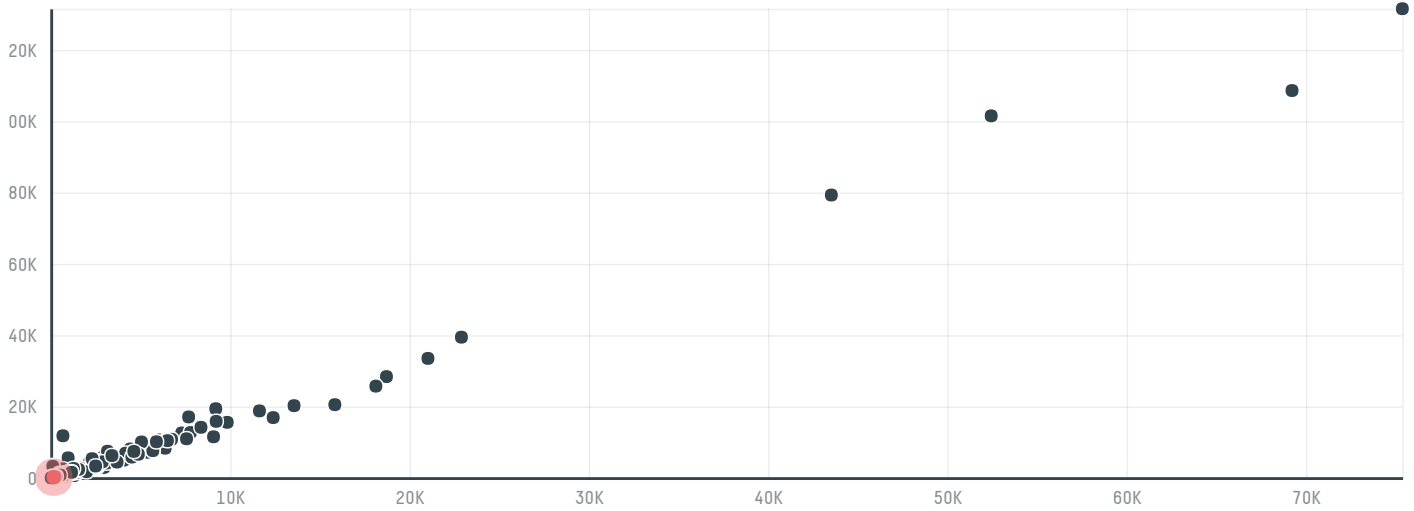

COMPARING COMPANIES IMPORTING COFFEE FROM BRAZIL IN 2017

Trase is a partnership between

In collaboration with

and many other organizations and individuals.

Donors

[Terms of Use](#) · [Privacy policy](#) · [Cookie policy](#) · [Contact us](#)

This website uses cookies to provide you with an improved user experience. By continuing to browse this site, you consent to the use of cookies and similar technologies. Please visit our [privacy policy](#) for further details.

I AGREE