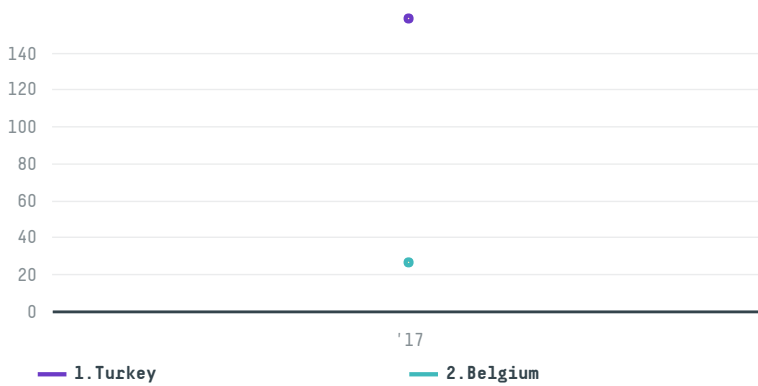

TOP DESTINATION COUNTRIES OF COFFEE IMPORTED BY HARBIYELI GIDA TARIM URUN. ITH.IHR.DIS TIC. LTD. STI: