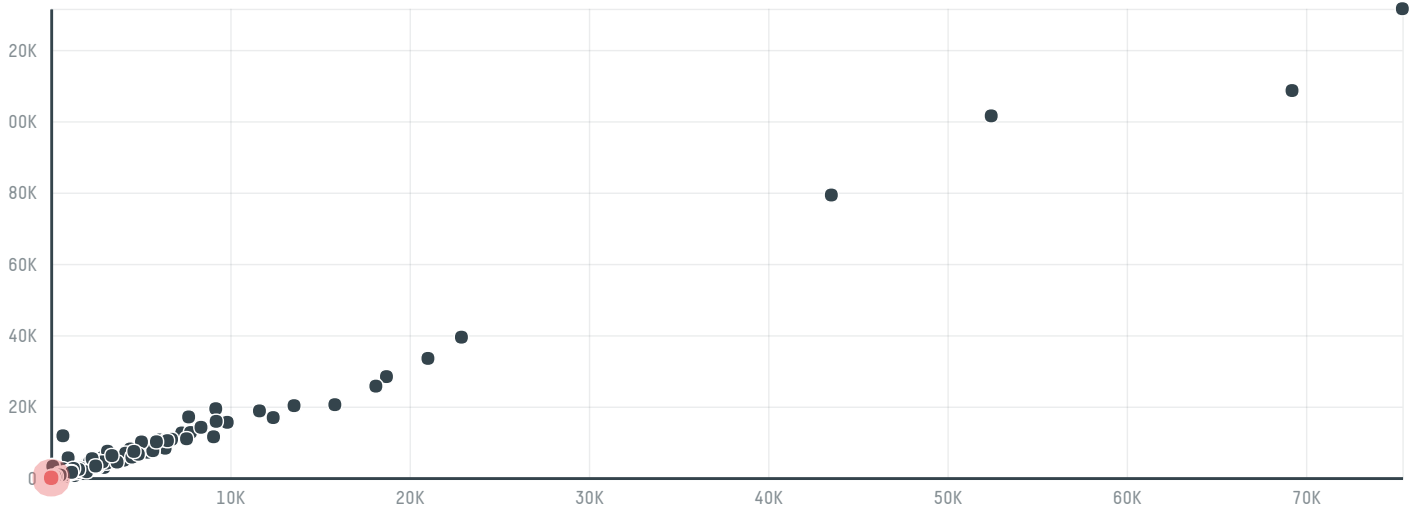

trase

Mi coffee corporation (ec-298/16)

ACTIVITY	COMMODITY	COUNTRY	YEAR
Importer	Coffee	Brazil	2017

Mi coffee corporation (ec-298/16) was the 1309th largest importer of coffee from BRAZIL in 2017, accounting for 15 tons. As an importer, Mi coffee corporation (ec-298/16) sources from 1 municipalities, or 0% of the coffee production municipalities. The main destination of the coffee imported by Mi coffee corporation (ec-298/16) is South korea, accounting for 100% of the total.

TOP DESTINATION COUNTRIES OF COFFEE IMPORTED BY MI COFFEE CORPORATION (EC-298/16):

COMPARING COMPANIES IMPORTING COFFEE FROM BRAZIL IN 2017

Trase is a partnership between

In collaboration with

and many other organizations and individuals.