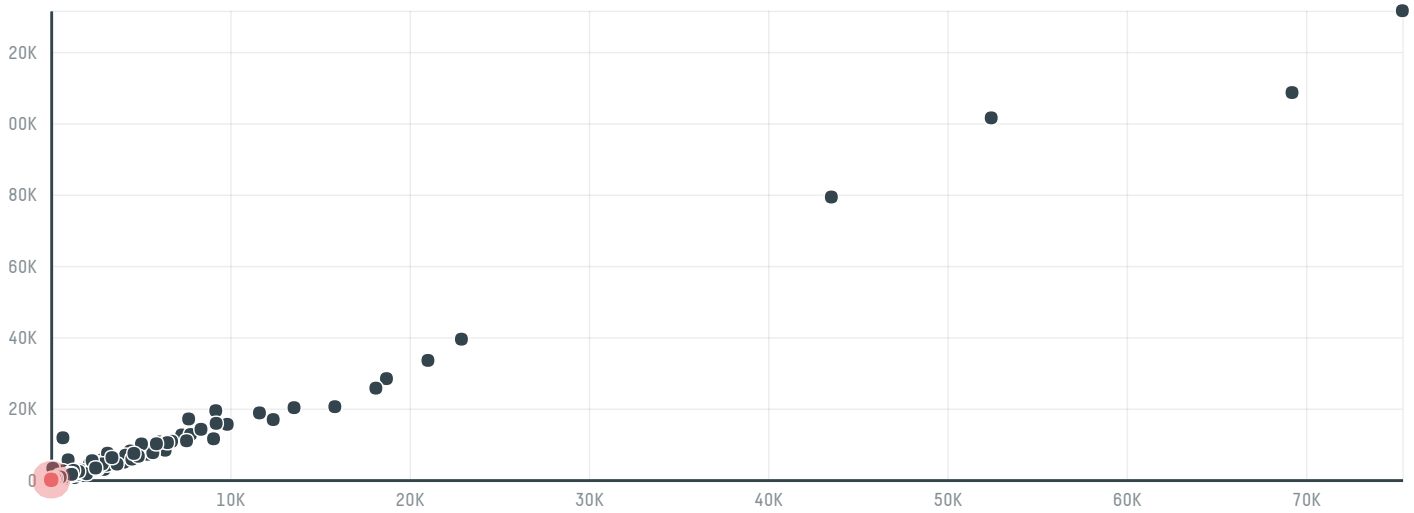

### TOP DESTINATION COUNTRIES OF COFFEE IMPORTED BY DESCAFEINADORES MEXICANOS S/A (EC-308/16):

□ N/A  <5K  >5K  >100K  >300K  >1M

COMPARING COMPANIES IMPORTING COFFEE FROM BRAZIL IN 2017

Trase is a partnership between