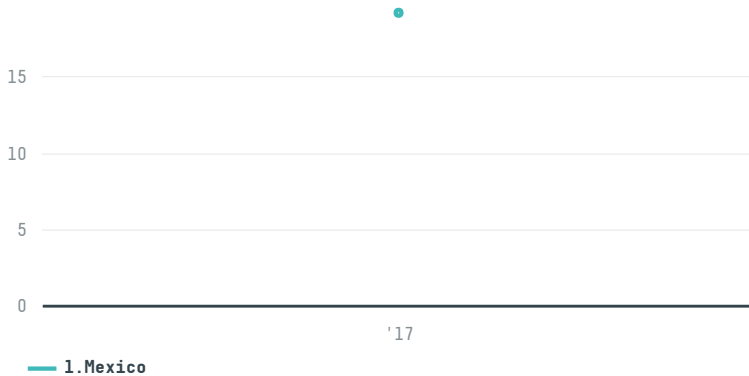

TOP DESTINATION COUNTRIES OF COFFEE IMPORTED BY DESCAFEINADORES MEXICANOS S/A (EC-308/16):