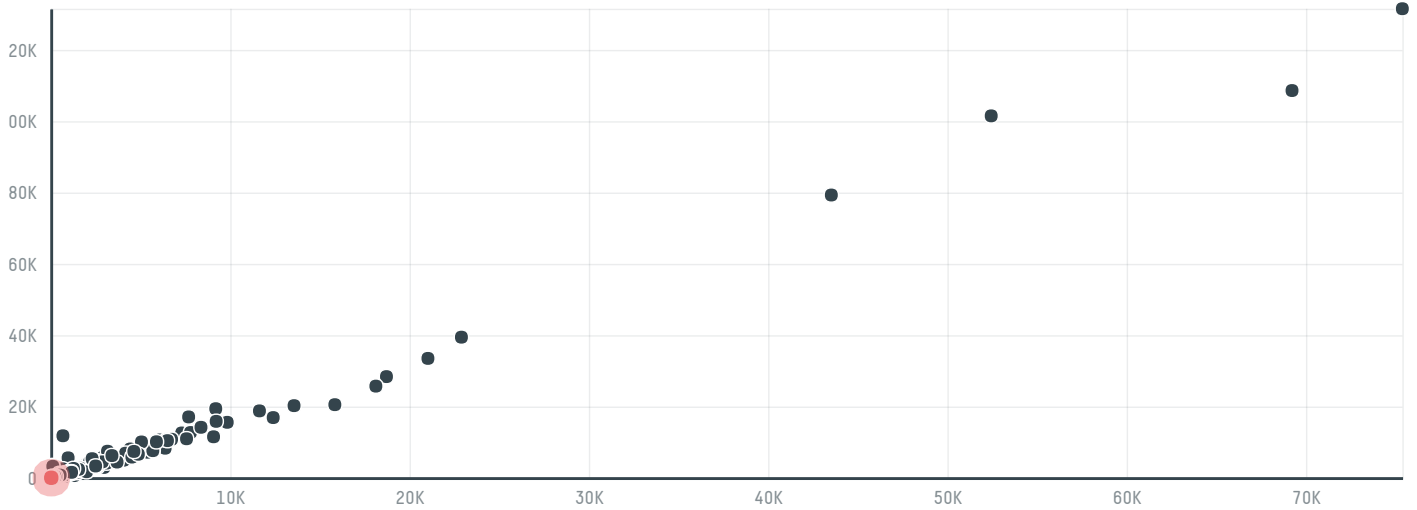

trase

Marubeni corporation (ec-352/16)

ACTIVITY COMMODITY COUNTRY YEAR
Importer **Coffee** **Brazil** **2017**

Marubeni corporation (ec-352/16) was the 1097th largest importer of coffee from BRAZIL in 2017, accounting for 26 tons. As an importer, Marubeni corporation (ec-352/16) sources from 1 municipalities, or 0% of the coffee production municipalities. The main destination of the coffee imported by Marubeni corporation (ec-352/16) is Japan, accounting for 100% of the total.

TOP DESTINATION COUNTRIES OF COFFEE IMPORTED BY MARUBENI CORPORATION (EC-352/16):

COMPARING COMPANIES IMPORTING COFFEE FROM BRAZIL IN 2017

Trase is a partnership between

In collaboration with

and many other organizations and individuals.