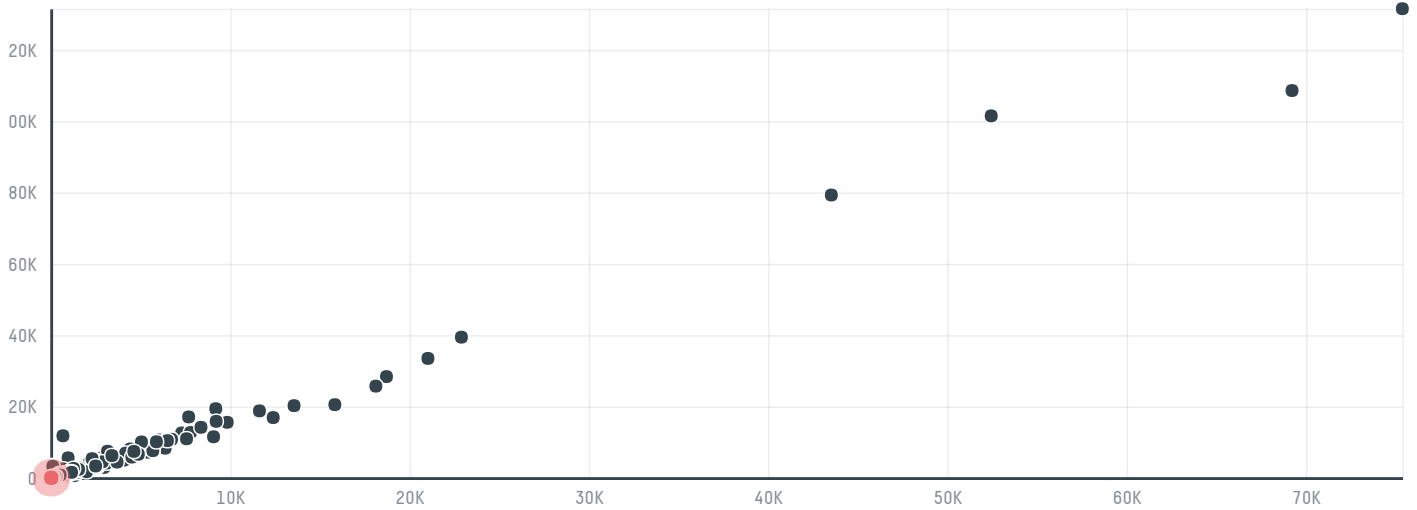

trase

Marubeni corporation (ec-223/16)

ACTIVITY COMMODITY COUNTRY YEAR
Importer **Coffee** **Brazil** **2017**

Marubeni corporation (ec-223/16) was the 1126th largest importer of coffee from BRAZIL in 2017, accounting for 24 tons. As an importer, Marubeni corporation (ec-223/16) sources from 1 municipalities, or 0% of the coffee production municipalities. The main destination of the coffee imported by Marubeni corporation (ec-223/16) is Japan, accounting for 100% of the total.

TOP DESTINATION COUNTRIES OF COFFEE IMPORTED BY MARUBENI CORPORATION (EC-223/16):

COMPARING COMPANIES IMPORTING COFFEE FROM BRAZIL IN 2017

Trase is a partnership between

In collaboration with

and many other organizations and individuals.