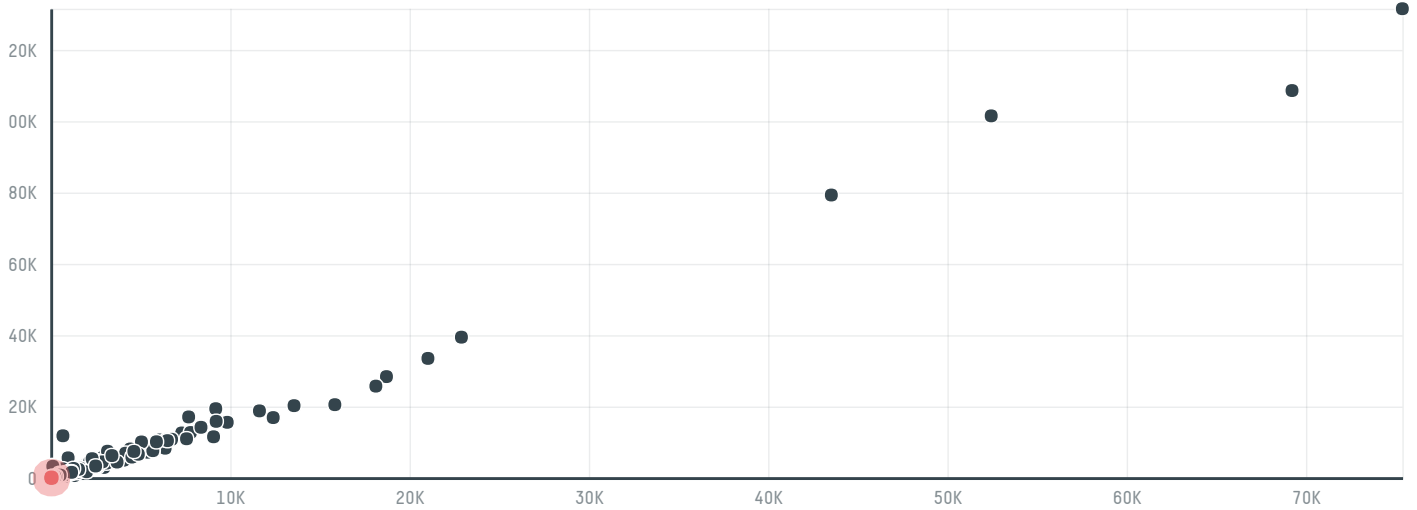

COMPARING COMPANIES IMPORTING COFFEE FROM BRAZIL IN 2017

Trase is a partnership between

In collaboration with

and many other organizations and individuals.

Donors

[Terms of Use](#) · [Privacy policy](#) · [Cookie policy](#) · [Contact us](#)