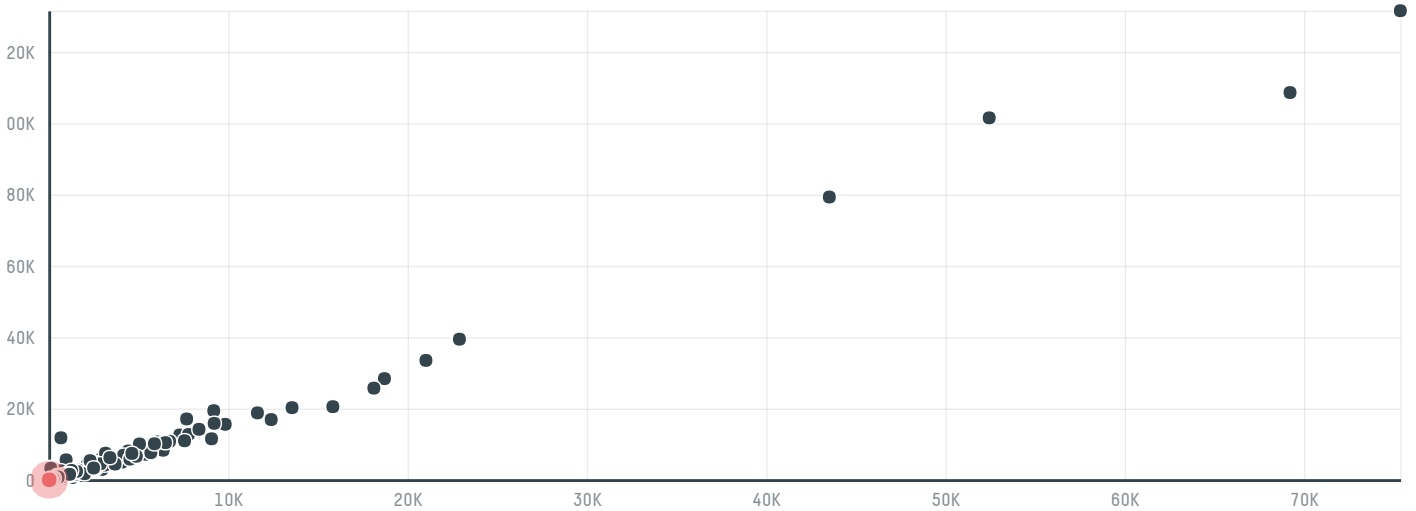

trase

Ecom agroindustrial corp. ltd (ec-0325/16)

ACTIVITY	COMMODITY	COUNTRY	YEAR
Importer	Coffee	Brazil	2017

Ecom agroindustrial corp. ltd (ec-0325/16) was the 1203rd largest importer of coffee from BRAZIL in 2017, accounting for 19 tons. As an importer, Ecom agroindustrial corp. ltd (ec-0325/16) sources from 2 municipalities, or 0% of the coffee production municipalities. The main destination of the coffee imported by Ecom agroindustrial corp. ltd (ec-0325/16) is Belgium, accounting for 100% of the total.

TOP DESTINATION COUNTRIES OF COFFEE IMPORTED BY ECOM AGROINDUSTRIAL CORP. LTD (EC-0325/16):

□ N/A <5K >5K >100K >300K >1M

COMPARING COMPANIES IMPORTING COFFEE FROM BRAZIL IN 2017

Trase is a partnership between