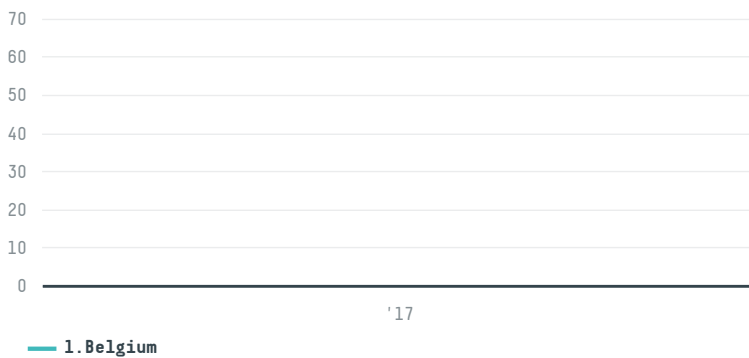

TOP DESTINATION COUNTRIES OF COFFEE IMPORTED BY ECOM AGROINDUSTRIAL CORP LTD (EC 438 17):