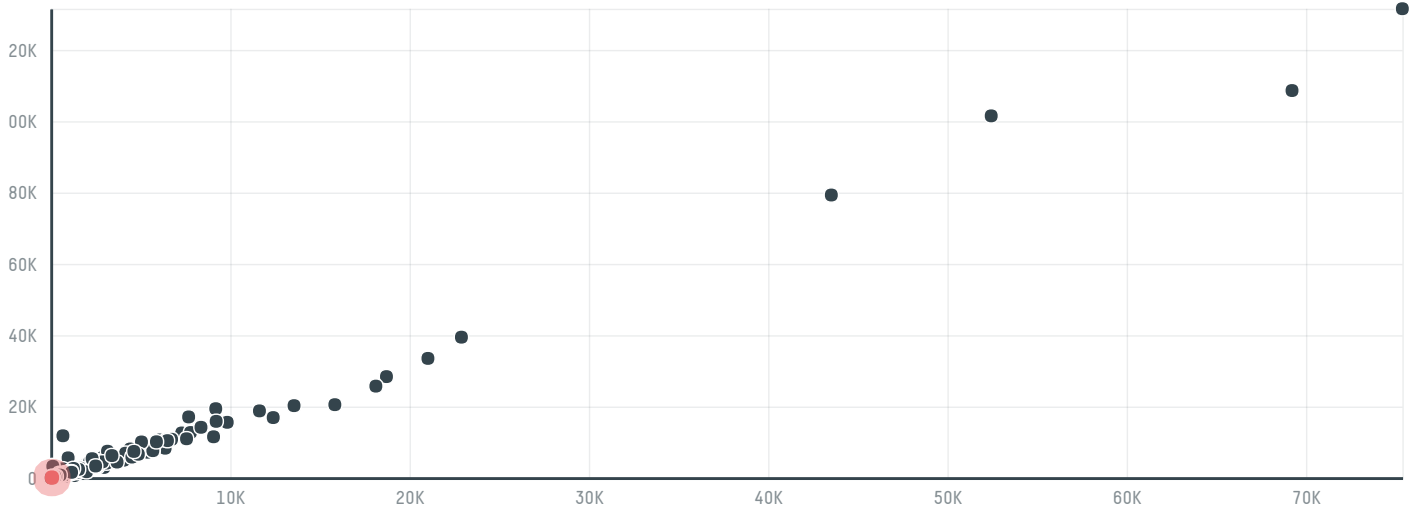

COMPARING COMPANIES IMPORTING COFFEE FROM BRAZIL IN 2017

Trase is a partnership between

In collaboration with

and many other organizations and individuals.

Donors

[Terms of Use](#) · [Privacy policy](#) · [Cookie policy](#) · [Contact us](#)