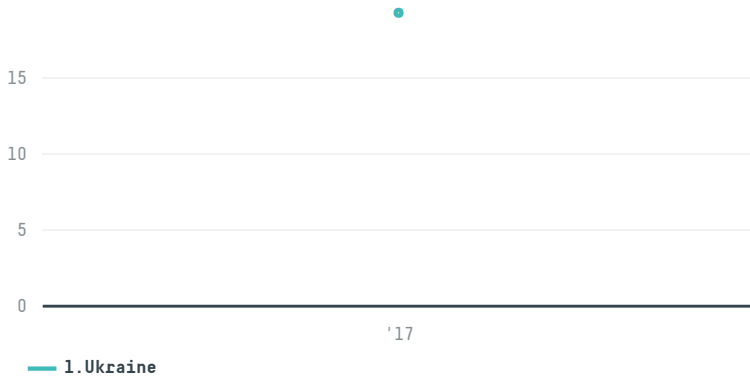

TOP DESTINATION COUNTRIES OF COFFEE IMPORTED BY ECOM AGROINDUSTRIAL CORP LTD. (EXP-0921/16):