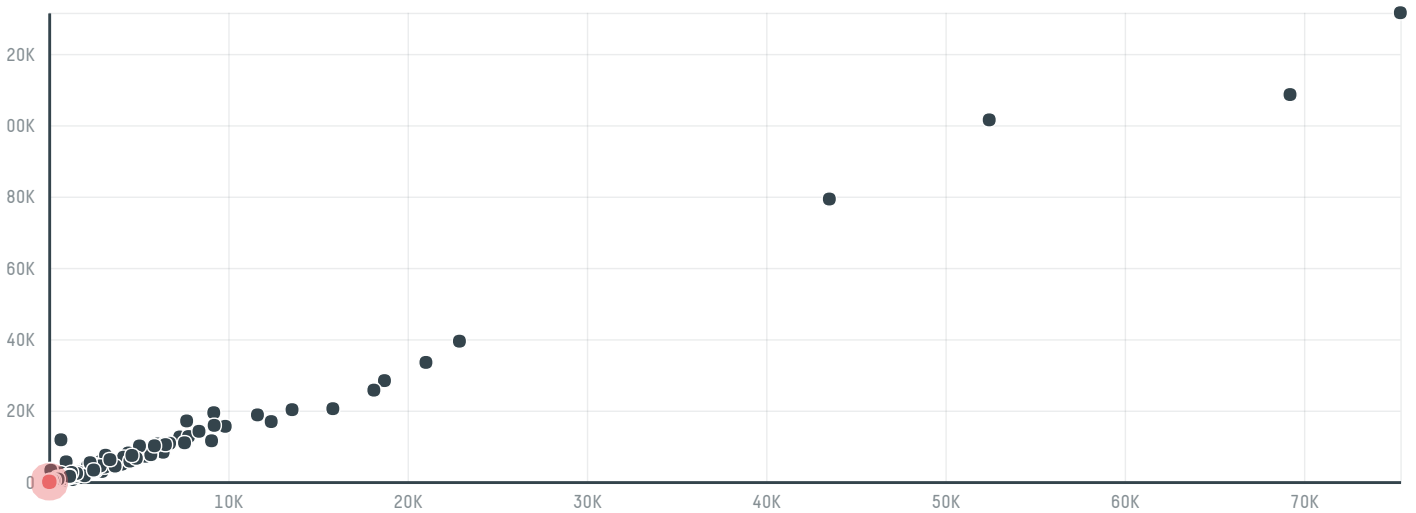

TOP DESTINATION COUNTRIES OF COFFEE IMPORTED BY ECOM AGROINDUSTRIAL CORP LTD. (EXP-0921/16):

□ N/A <5K >5K >100K >300K >1M

COMPARING COMPANIES IMPORTING COFFEE FROM BRAZIL IN 2017

Trase is a partnership between