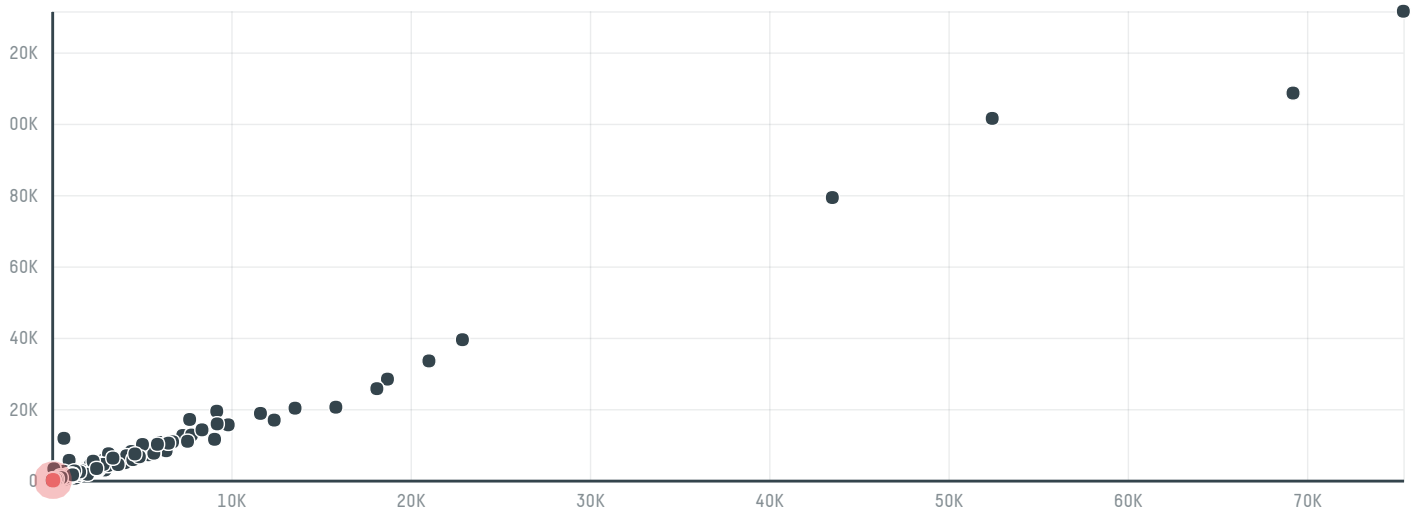

COMPARING COMPANIES IMPORTING COFFEE FROM BRAZIL IN 2017

Trase is a partnership between

In collaboration with

and many other organizations and individuals.

Donors

[Terms of Use](#) · [Privacy policy](#) · [Cookie policy](#) · [Contact us](#)