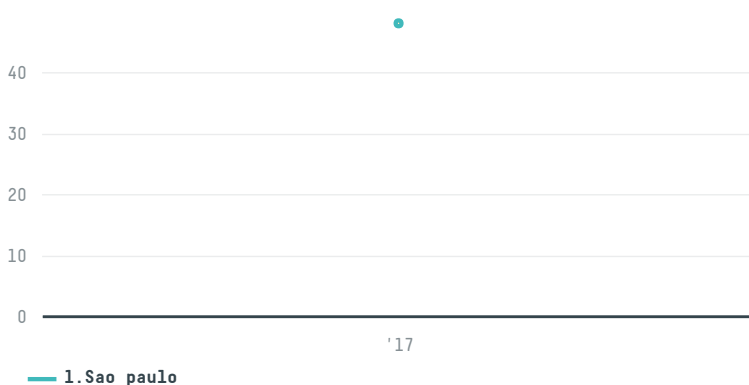

TOP DESTINATION COUNTRIES OF COFFEE IMPORTED BY MITSUI CO , LTD (EXP 0118 17C):