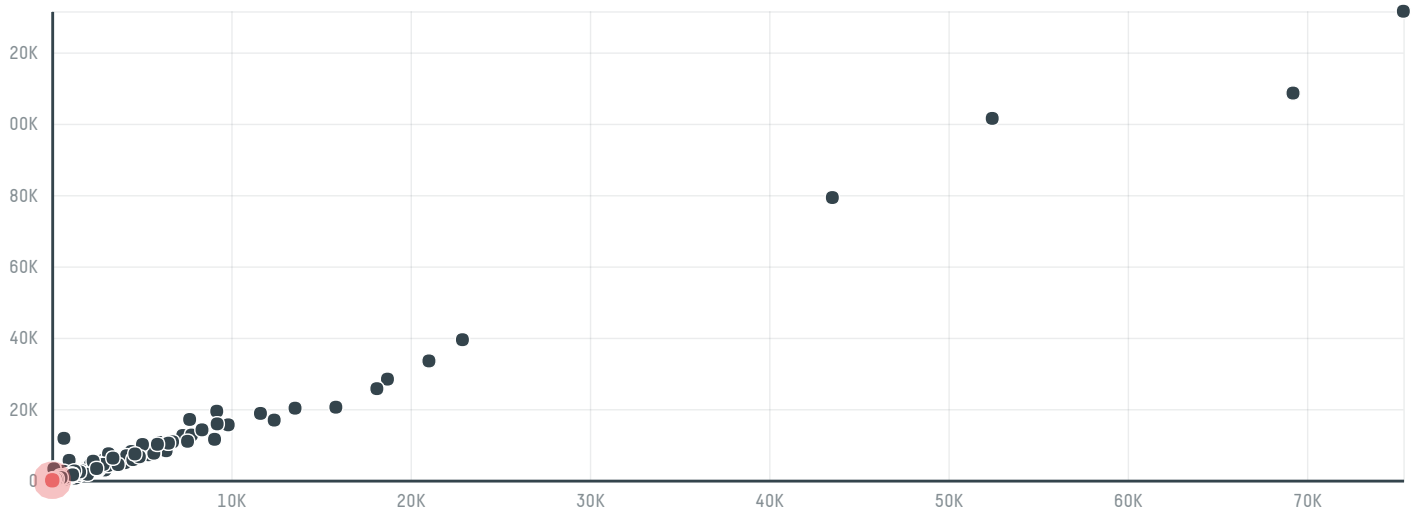

COMPARING COMPANIES IMPORTING COFFEE FROM BRAZIL IN 2017

Trase is a partnership between

In collaboration with

and many other organizations and individuals.

Donors

[Terms of Use](#) · [Privacy policy](#) · [Cookie policy](#) · [Contact us](#)