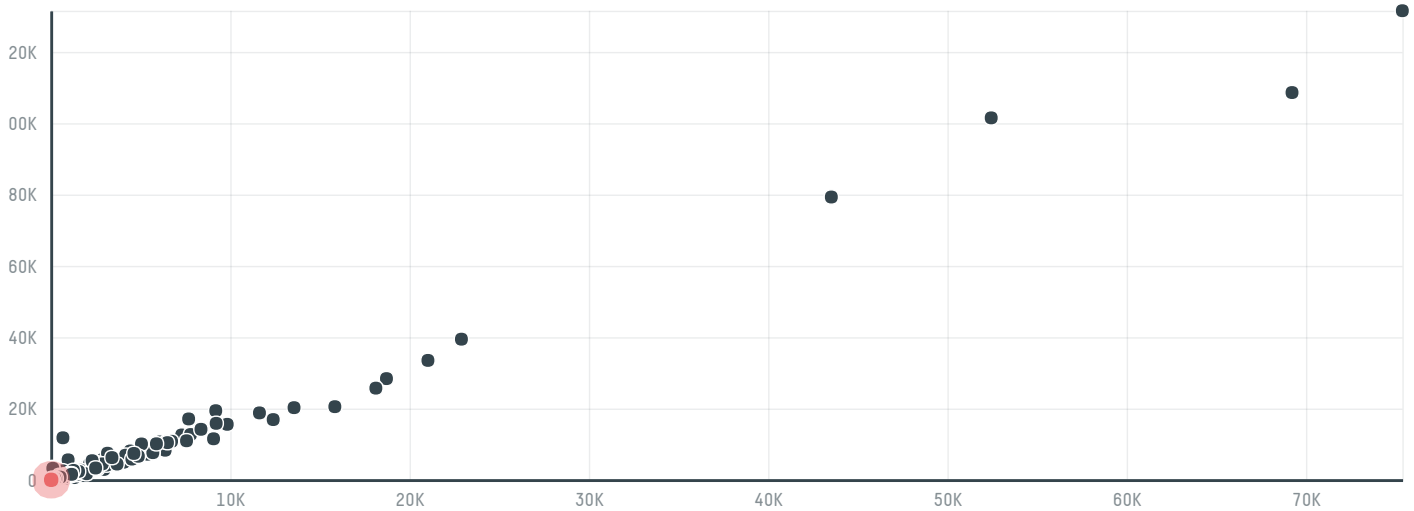

COMPARING COMPANIES IMPORTING COFFEE FROM BRAZIL IN 2017

Trase is a partnership between

In collaboration with

and many other organizations and individuals.

Donors

[Terms of Use](#) · [Privacy policy](#) · [Cookie policy](#) · [Contact us](#)

This website uses cookies to provide you with an improved user experience. By continuing to browse this site, you consent to the use of cookies and similar technologies. Please visit our [privacy policy](#) for further details.

I AGREE