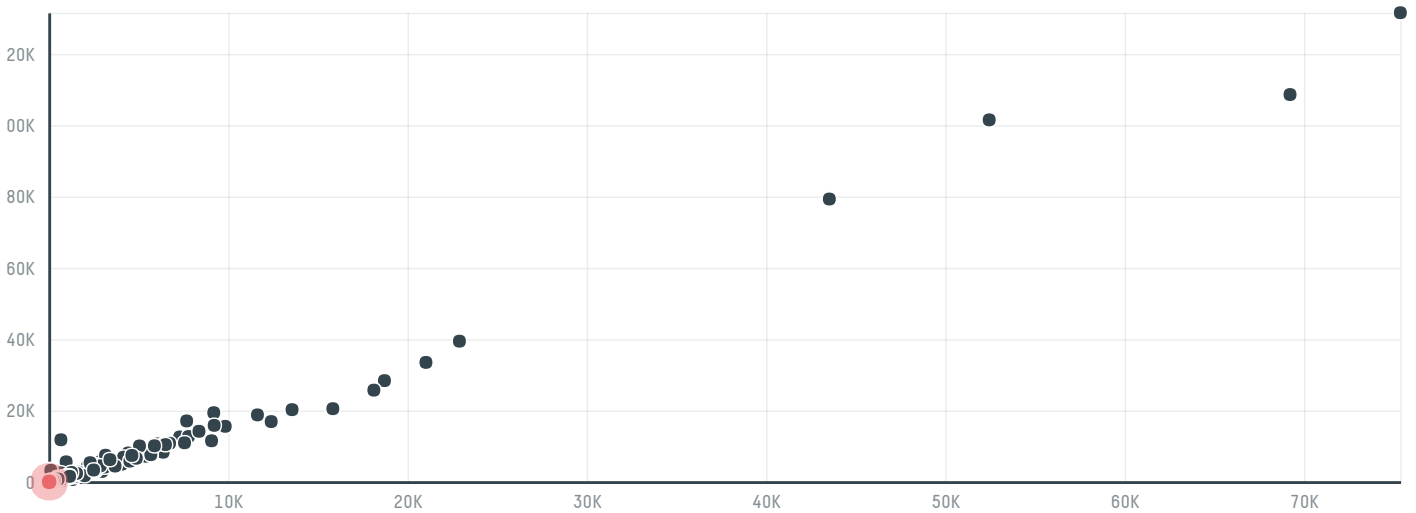

trase

Hamburg coffee company, hacofco mbh (exp 0729 16g)

ACTIVITY COMMODITY COUNTRY YEAR
Importer **Coffee** **Brazil** **2017**

Hamburg coffee company, hacofco mbh (exp 0729 16g) was the 1203rd largest importer of coffee from BRAZIL in 2017, accounting for 19 tons. As an importer, Hamburg coffee company, hacofco mbh (exp 0729 16g) sources from 9 municipalities, or 1% of the coffee production municipalities. The main destination of the coffee imported by Hamburg coffee company, hacofco mbh (exp 0729 16g) is Japan, accounting for 100% of the total.

TOP DESTINATION COUNTRIES OF COFFEE IMPORTED BY HAMBURG COFFEE COMPANY, HACOFCO MBH (EXP 0729 16G):

□ N/A <5K >5K >100K >300K >1M

COMPARING COMPANIES IMPORTING COFFEE FROM BRAZIL IN 2017

Trase is a partnership between