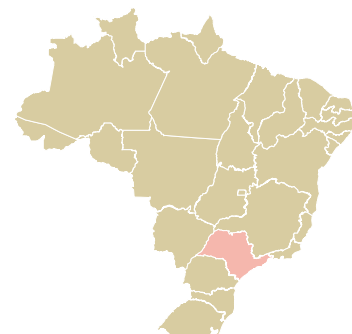

## Luigi lavazza s.p.a. (exp-0457/17)

ACTIVITY	COMMODITY	COUNTRY	YEAR
<b>Importer</b>	<b>Coffee</b>	<b>Brazil</b>	<b>2017</b>

Luigi lavazza s.p.a. (exp-0457/17) was the 487th largest importer of coffee from BRAZIL in 2017, accounting for 200 tons. As an importer, Luigi lavazza s.p.a. (exp-0457/17) sources from 4 municipalities, or 1% of the coffee production municipalities. The main destination of the coffee imported by Luigi lavazza s.p.a. (exp-0457/17) is Italy, accounting for 100% of the total.

### TOP DESTINATION COUNTRIES OF COFFEE IMPORTED BY LUIGI LAVAZZA S.P.A. (EXP-0457/17):