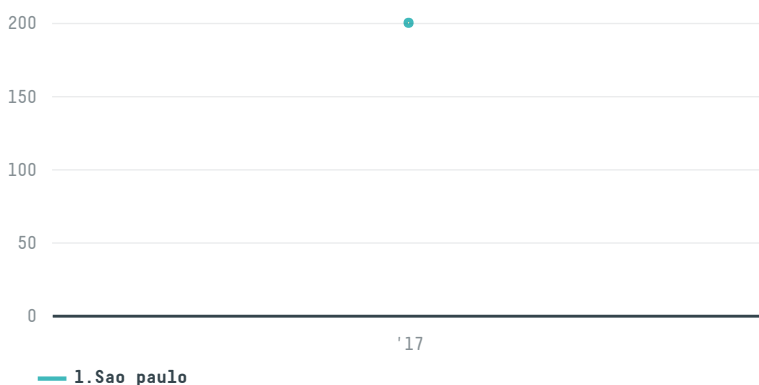

TOP DESTINATION COUNTRIES OF COFFEE IMPORTED BY LUIGI LAVAZZA S.P.A. (EXP-0314/17):