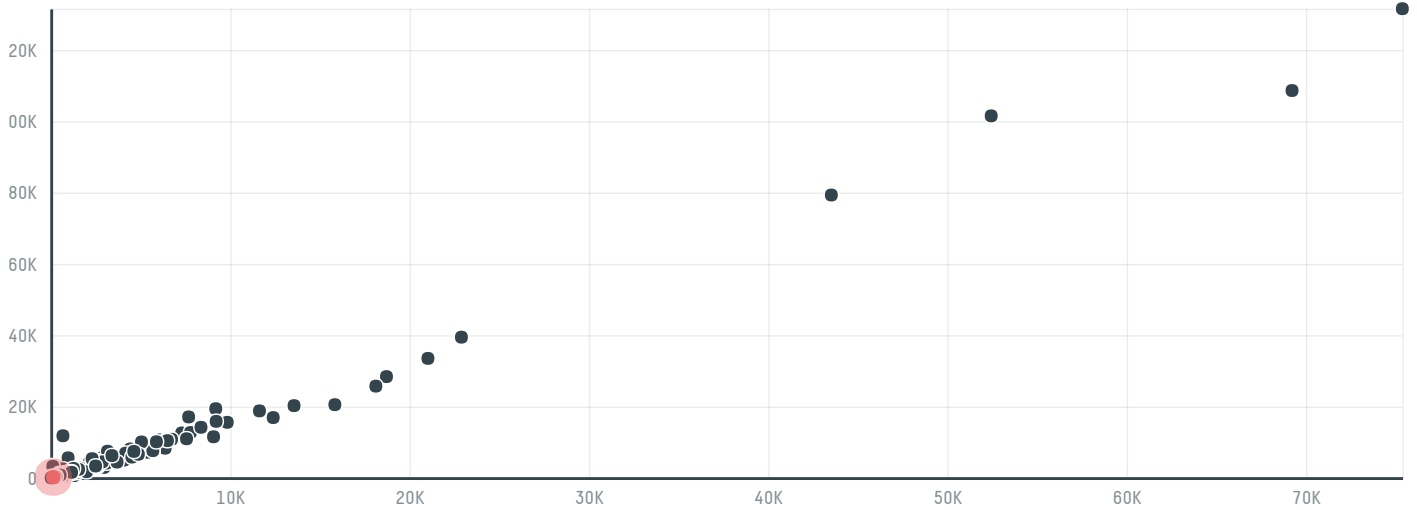

COMPARING COMPANIES IMPORTING COFFEE FROM BRAZIL IN 2017

Trase is a partnership between

In collaboration with

and many other organizations and individuals.

Donors

[Terms of Use](#) · [Privacy policy](#) · [Cookie policy](#) · [Contact us](#)