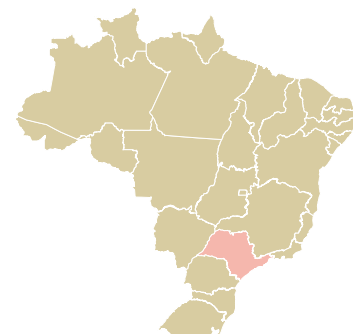

## Luigi lavazza s.p.a. (exp-0314/17)

ACTIVITY	COMMODITY	COUNTRY	YEAR
<b>Importer</b>	<b>Coffee</b>	<b>Brazil</b>	<b>2017</b>

Luigi lavazza s.p.a. (exp-0314/17) was the 489th largest importer of coffee from BRAZIL in 2017, accounting for 200 tons. As an importer, Luigi lavazza s.p.a. (exp-0314/17) sources from 4 municipalities, or 1% of the coffee production municipalities. The main destination of the coffee imported by Luigi lavazza s.p.a. (exp-0314/17) is Italy, accounting for 100% of the total.

### TOP DESTINATION COUNTRIES OF COFFEE IMPORTED BY LUIGI LAVAZZA S.P.A. (EXP-0314/17):