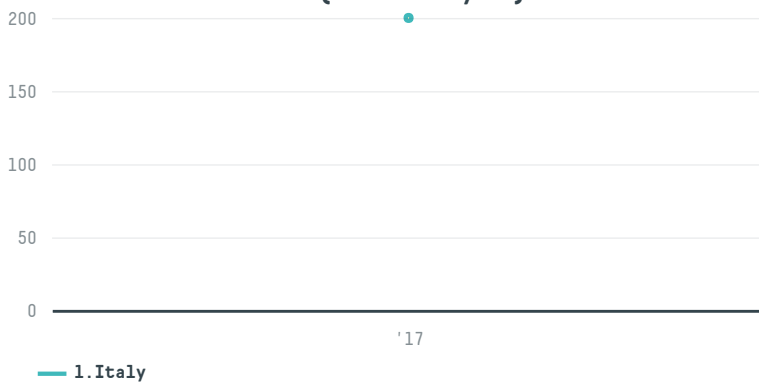

TOP DESTINATION COUNTRIES OF COFFEE IMPORTED BY LUIGI LAVAZZA S.P.A. (EXP-0314/17):