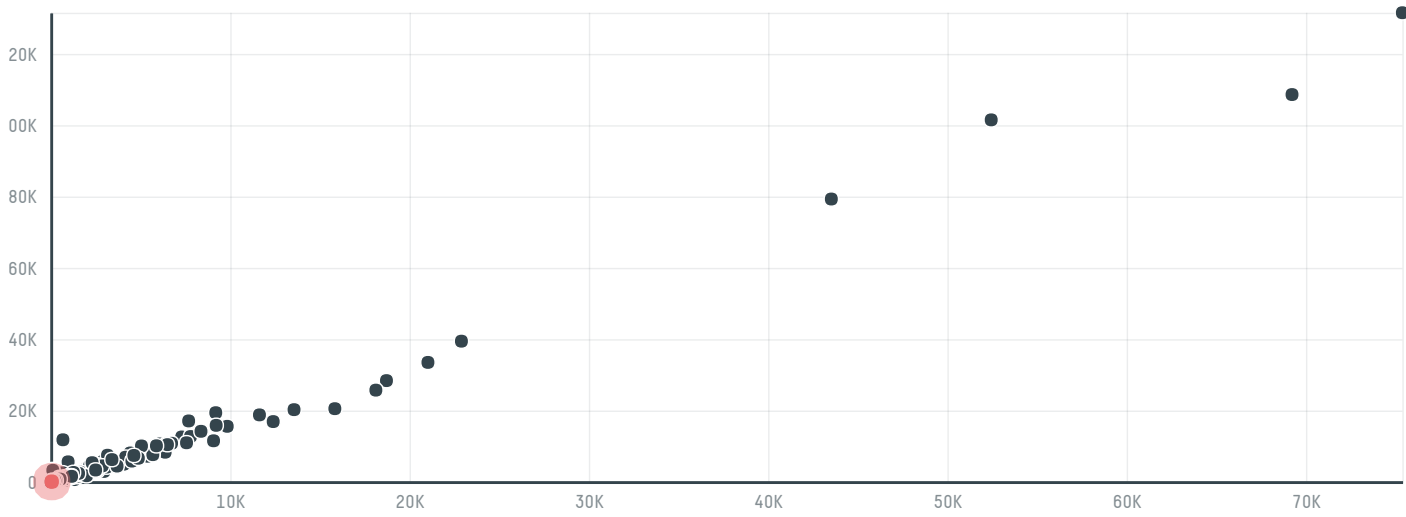

trase

Golucke & rothfos gmbh (exp-0285/16b)

ACTIVITY	COMMODITY	COUNTRY	YEAR
Importer	Coffee	Brazil	2017

Golucke & rothfos gmbh (exp-0285/16b) was the 863rd largest importer of coffee from BRAZIL in 2017, accounting for 65 tons. As an importer, Golucke & rothfos gmbh (exp-0285/16b) sources from 72 municipalities, or 11% of the coffee production municipalities. The main destination of the coffee imported by Golucke & rothfos gmbh (exp-0285/16b) is Germany, accounting for 100% of the total.

TOP DESTINATION COUNTRIES OF COFFEE IMPORTED BY GOLUCKE & ROTHFOS GMBH (EXP-0285/16B):

COMPARING COMPANIES IMPORTING COFFEE FROM BRAZIL IN 2017

Trase is a partnership between

In collaboration with

and many other organizations and individuals.