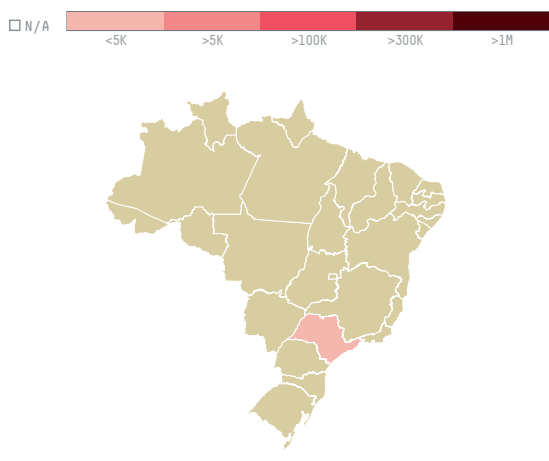

trase

Golucke & rothfos gmbh (exp-0285/16b)

ACTIVITY	COMMODITY	COUNTRY	YEAR
Importer	Coffee	Brazil	2017

Golucke & rothfos gmbh (exp-0285/16b) was the 863rd largest importer of coffee from BRAZIL in 2017, accounting for 65 tons. As an importer, Golucke & rothfos gmbh (exp-0285/16b) sources from 72 municipalities, or 11% of the coffee production municipalities. The main destination of the coffee imported by Golucke & rothfos gmbh (exp-0285/16b) is Germany, accounting for 100% of the total.

TOP DESTINATION COUNTRIES OF COFFEE IMPORTED BY GOLUCKE & ROTHFOS GMBH (EXP-0285/16B):

COMPARING COMPANIES IMPORTING COFFEE FROM BRAZIL IN 2017

Trase is a partnership between

In collaboration with

and many other organizations and individuals.